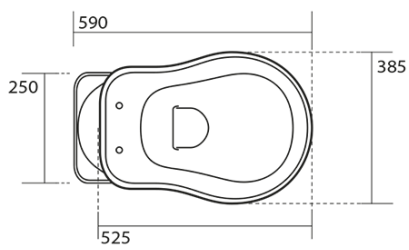

RETRO Toilet Bowl with Water Tank, S-Trap, black-chrome

KERASAN

Order code: WCSET29-RETRO-SO

Basic information

Brand: Kerasan
Series: RETRO KERASAN

Size

Width: 385 mm
Height: 420 mm
Depth: 590 mm

Properties

Colour: Black
Material: Ceramic
Flushing Technology: Standard
Flushing water volume: Flushing 6 l
Shape: Retro
Equipment: S-Trap
Package does not contain: Toilet Seat
Weight / Piece: 33.5 kg
Packaging: 4 Piece
Warranty: 2 years

We recommend buy

1 Piece RETRO Soft Close Toilet Seat, black matt/chrome (Order code: 108831)

RETRO Toilet Bowl with Water Tank, S-Trap, black-chrome

KERASAN

Technical sheet

RETRO Toilet Bowl with Water Tank, S-Trap, black-chrome