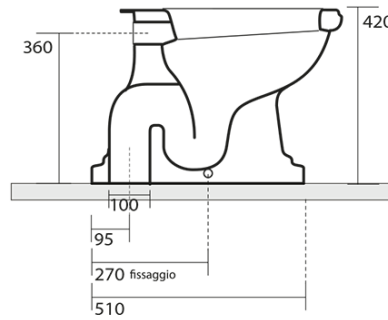

RETRO Toilet Bowl with Water Tank, S-Trap, black-chrome

KERASAN

Order code: WCSET29-RETRO-SO

Basic information

Brand: Kerasan
Series: RETRO KERASAN

Size

Width: 385 mm
Height: 420 mm
Depth: 590 mm

Properties

Colour: Black
Material: Ceramic
Flushing Technology: Standard
Flushing water volume: Flushing 6 l
Shape: Retro
Equipment: S-Trap
Package does not contain: Toilet Seat
Weight / Piece: 33.5 kg
Packaging: 4 Piece
Warranty: 2 years

We recommend buy

1 Piece RETRO Soft Close Toilet Seat, black matt/chrome (Order code: 108831)

RETRO Toilet Bowl with Water Tank, S-Trap, black-chrome

KERASAN

Technical sheet

RETRO Toilet Bowl with Water Tank, S-Trap, black-chrome