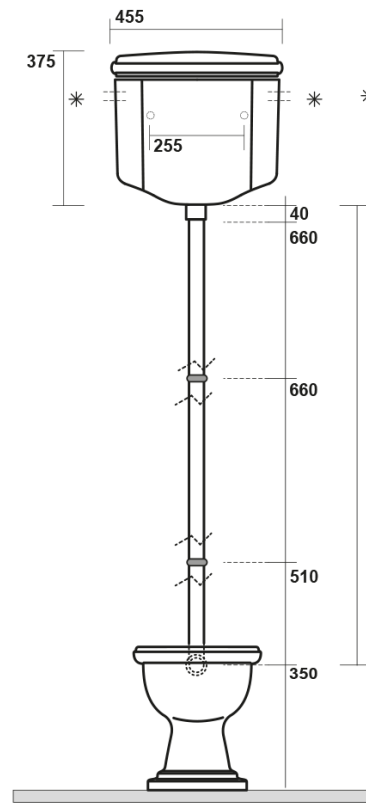

RETRO Toilet Bowl with Water Tank, S-Trap, black-chrome

Order code: WCSET29-RETRO-SO

Size

Width: 385 mm
 Height: 420 mm
 Depth: 590 mm

Properties

Colour: Black
 Material: Ceramic
 Warranty: 2 years

Technical sheet

* entrata acqua
low inlet water

Estensione massima
con possibilità
di tagliarlo in base alle
vostre esigenze
Maximum
extension possibilities
to cut it according
to your needs