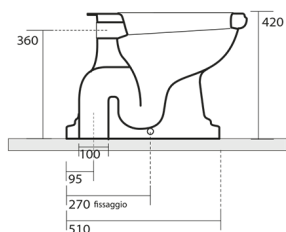

RETRO Toilet Bowl with Water Tank, S-Trap, black-chrome

Order code: WCSET29-RETRO-SO

Size

Width: 385 mm
 Height: 420 mm
 Depth: 590 mm

Properties

Colour: Black
 Material: Ceramic
 Warranty: 2 years

Technical sheet

* entrata acqua
low inlet water

Estensione massima
con possibilità
di tagliarlo in base alle
vostre esigenze
Maximum
extension possibilities
to cut it according
to your needs