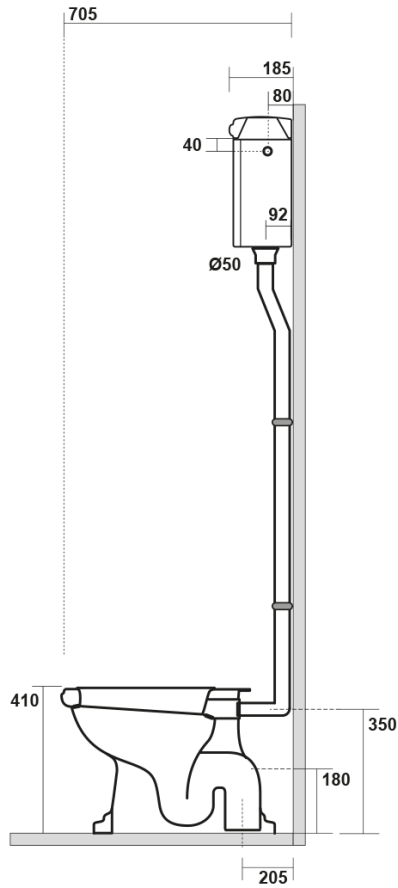

RETRO Toilet Bowl with Water Tank, S-Trap, black-chrome

Order code: WCSET29-RETRO-SO

Size

Width: 385 mm
 Height: 420 mm
 Depth: 590 mm

Properties

Colour: Black
 Material: Ceramic
 Warranty: 2 years

Technical sheet

* entrata acqua
low inlet water

Estensione massima
con possibilità
di tagliarlo in base alle
vostre esigenze
Maximum
extension possibilities
to cut it according
to your needs