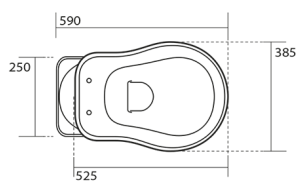

RETRO Toilet Bowl with Water Tank, S-Trap, black-chrome

Order code: WCSET29-RETRO-SO

Size

Width: 385 mm
 Height: 420 mm
 Depth: 590 mm

Properties

Colour: Black
 Material: Ceramic
 Warranty: 2 years

Technical sheet

* entrata acqua
low inlet water

Estensione massima
con possibilità
di tagliarlo in base alle
vostre esigenze
Maximum
extension possibilities
to cut it according
to your needs