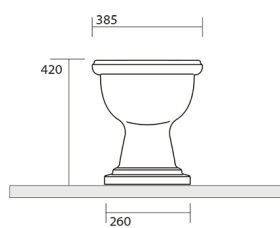

RETRO Toilet Bowl with Water Tank, S-Trap, black-chrome

Order code: WCSET29-RETRO-SO

Size

Width: 385 mm
 Height: 420 mm
 Depth: 590 mm

Properties

Colour: Black
 Material: Ceramic
 Warranty: 2 years

Technical sheet

* entrata acqua
low inlet water

Estensione massima
con possibilità
di tagliarlo in base alle
vostre esigenze
Maximum
extension possibilities
to cut it according
to your needs