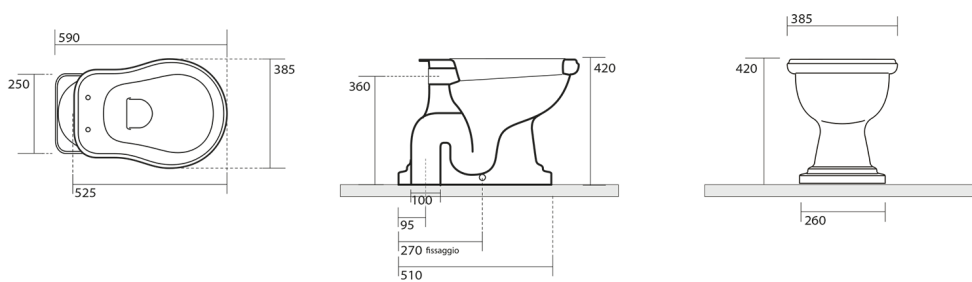

RETRO Toilet Bowl with Water Tank, S-Trap, black-chrome

KERASAN

Order code: WCSET29-RETRO-SO

Size

Width: 385 mm
Height: 420 mm
Depth: 590 mm

Properties

Colour: Black
Material: Ceramic
Warranty: 2 years

Technical sheet

RETRO Toilet Bowl with Water Tank, S-Trap, black-chrome

KERASAN