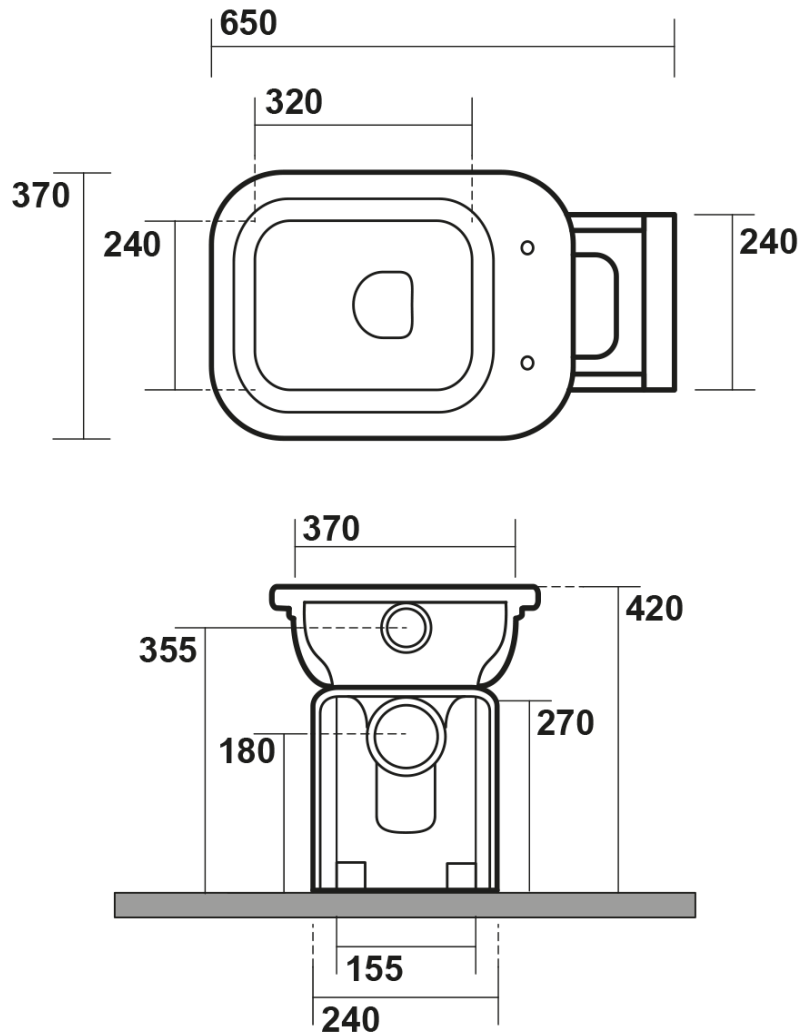

WALDORF Toilet Bowl with Water Tank, S-Trap/P-Trap, black-chrome

KERASAN

Order code: WCSET27-WALDORF

Basic information

Brand: Kerasan
Series: WALDORF

Size

Width: 370 mm
Height: 420 mm
Depth: 650 mm

Properties

Colour: Black
Material: Ceramic
Flushing Technology: Standard
Flushing water volume: Flushing 6 l
Shape: Retro
Equipment: S-Trap, P-Trap
Package does not contain: Toilet Seat
Weight / Piece: 43.71 kg
Packaging: 4 Piece
Warranty: 2 years

WALDORF Toilet Bowl with Water Tank, S-Trap/P-Trap, black-chrome

KERASAN

Technical sheet

WALDORF Toilet Bowl with Water Tank, S-Trap/P-Trap, black-chrome

KERASAN

Estensione massima con possibilità di tagliarlo in base alle vostre esigenze
Maximum extension possibilities to cut it according to your needs