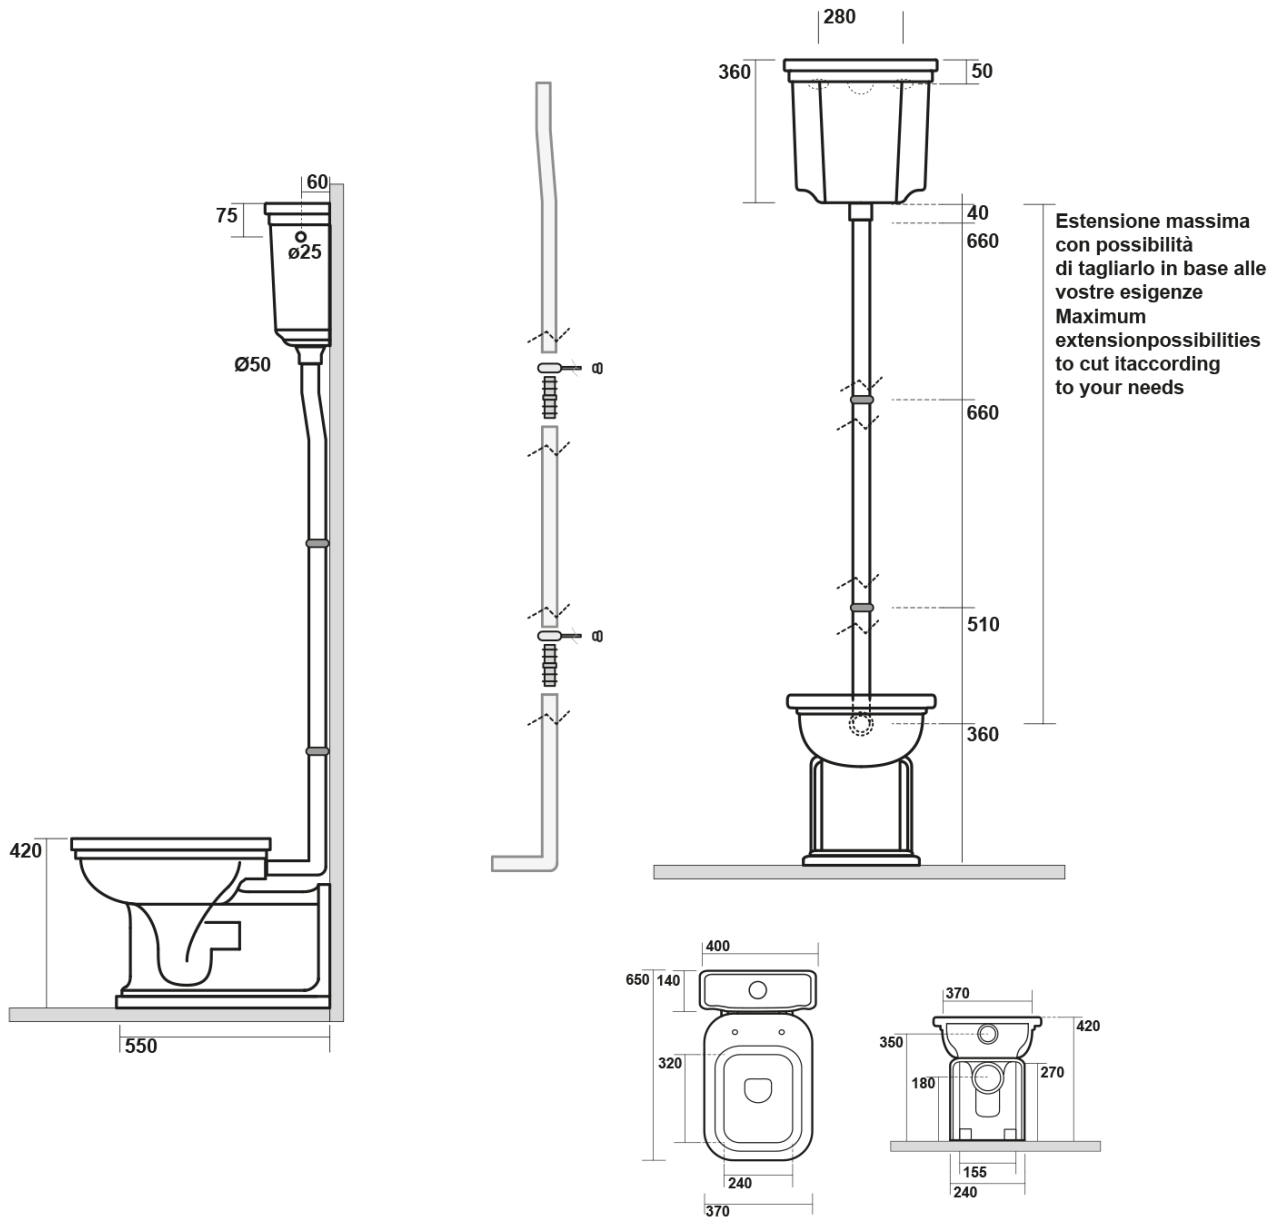

WALDORF Toilet Bowl with Water Tank, S-Trap/P-Trap, black-chrome

KERASAN

Order code: WCSET27-WALDORF

Basic information

Brand: Kerasan
Series: WALDORF

Size

Width: 370 mm
Height: 420 mm
Depth: 650 mm

Properties

Colour: Black
Material: Ceramic
Flushing Technology: Standard
Flushing water volume: Flushing 6 l
Shape: Retro
Equipment: S-Trap, P-Trap
Package does not contain: Toilet Seat
Weight / Piece: 43.71 kg
Packaging: 4 Piece
Warranty: 2 years

WALDORF Toilet Bowl with Water Tank, S-Trap/P-Trap, black-chrome

KERASAN

Technical sheet

WALDORF Toilet Bowl with Water Tank, S-Trap/P-Trap, black-chrome

KERASAN

Estensione massima con possibilità di tagliarlo in base alle vostre esigenze
Maximum extension possibilities to cut it according to your needs