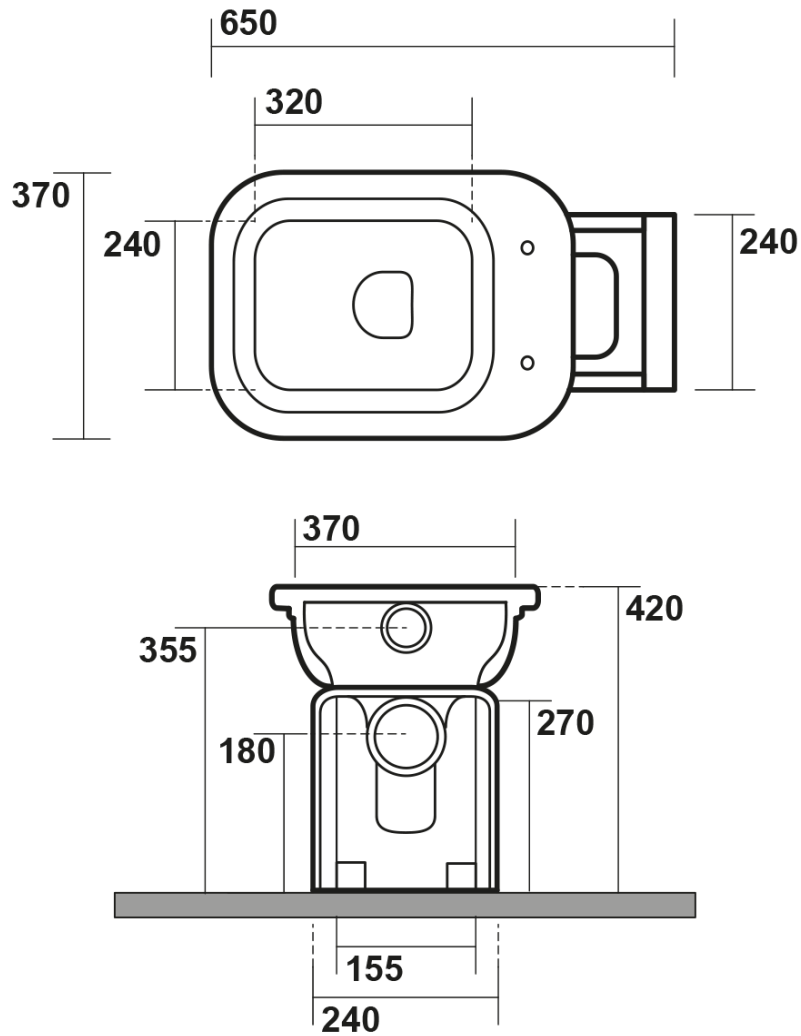

WALDORF Toilet Bowl with Water Tank, S-Trap/P-Trap, black-chrome

KERASAN

Order code: WCSET27-WALDORF

Basic information

Brand: Kerasan
Series: WALDORF

Size

Width: 370 mm
Height: 420 mm
Depth: 650 mm

Properties

Colour: Black
Material: Ceramic
Flushing Technology: Standard
Flushing water volume: Flushing 6 l
Shape: Retro
Equipment: S-Trap, P-Trap
Package does not contain: Toilet Seat
Weight / Piece: 43.71 kg
Packaging: 4 Piece
Warranty: 2 years

We recommend buy

1 Piece WALDORF Soft Close Toilet Seat, black matt/chrome (Order code: 418831)

WALDORF Toilet Bowl with Water Tank, S-Trap/P-Trap, black-chrome

KERASAN

Technical sheet

WALDORF Toilet Bowl with Water Tank, S-Trap/P-Trap, black-chrome