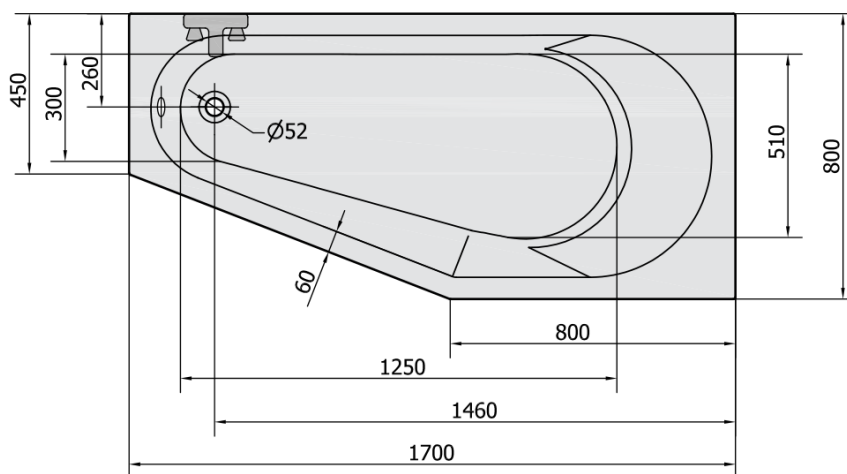

TIGRA R Asymmetric Bath 170x80x46cm, ivory

Order code: 90611.40

Size

Length: 1700 mm
 Width: 800 mm
 Height: 460 mm
 Volume: 225 l

Properties

Colour: Beige
 Material: Acrylate
 Warranty: 10 years

Technical sheet

VOLUME 225L