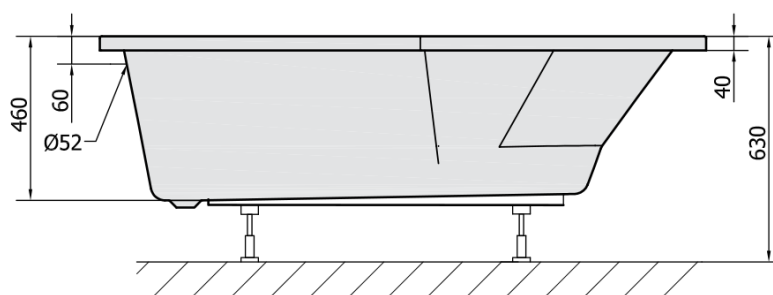

TIGRA R Asymmetric Bath 170x80x46cm, ivory

Order code: 90611.40

Size

Length: 1700 mm
 Width: 800 mm
 Height: 460 mm
 Volume: 225 l

Properties

Colour: Beige
 Material: Acrylate
 Warranty: 10 years

Technical sheet

VOLUME 225L