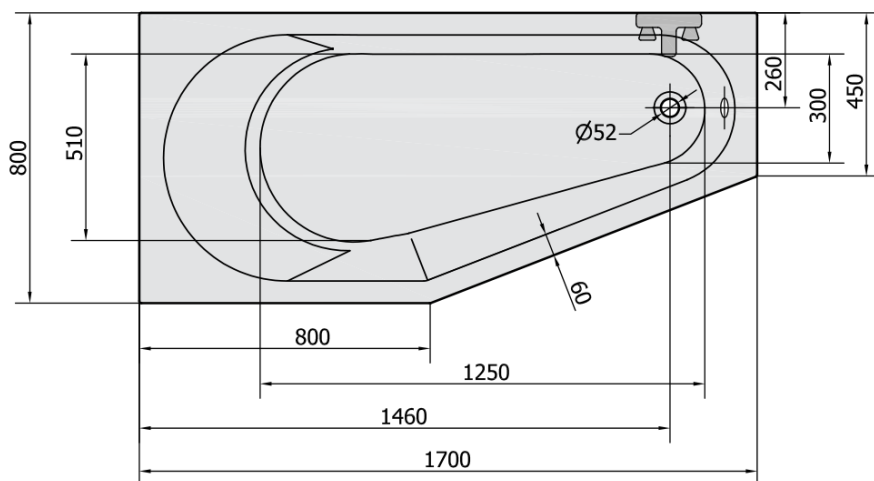

## TIGRA L Asymmetric Bath 170x80x46cm, ivory

Order code: 90111.40

### Size

Length: 1700 mm  
 Width: 800 mm  
 Height: 460 mm  
 Volume: 225 l

### Technical sheet

VOLUME 225L