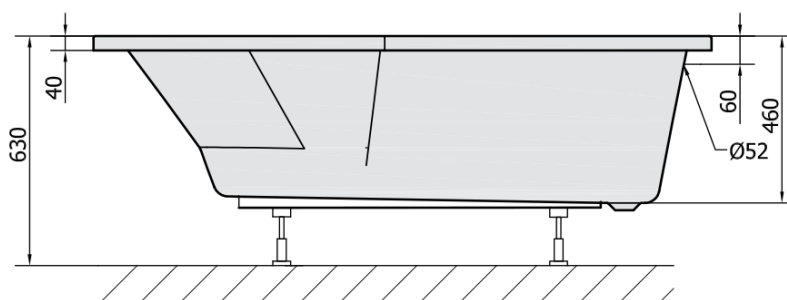

## TIGRA L Asymmetric Bath 170x80x46cm, ivory

Order code: 90111.40

### Size

Length: 1700 mm  
 Width: 800 mm  
 Height: 460 mm  
 Volume: 225 l

### Technical sheet

VOLUME 225L