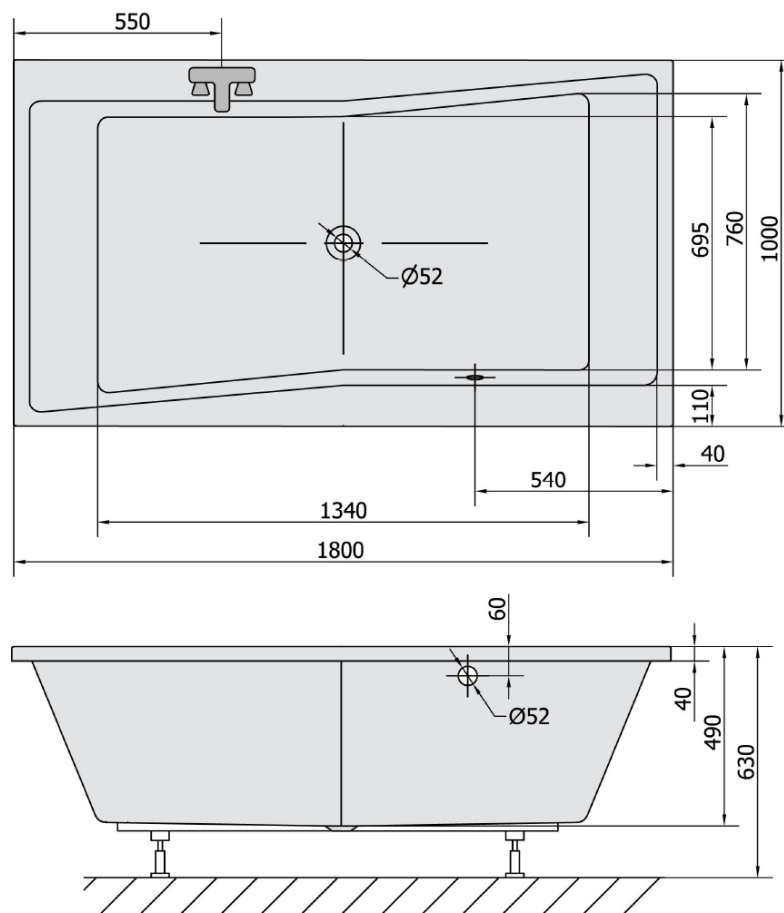

Technical sheet

VOLUME 447L