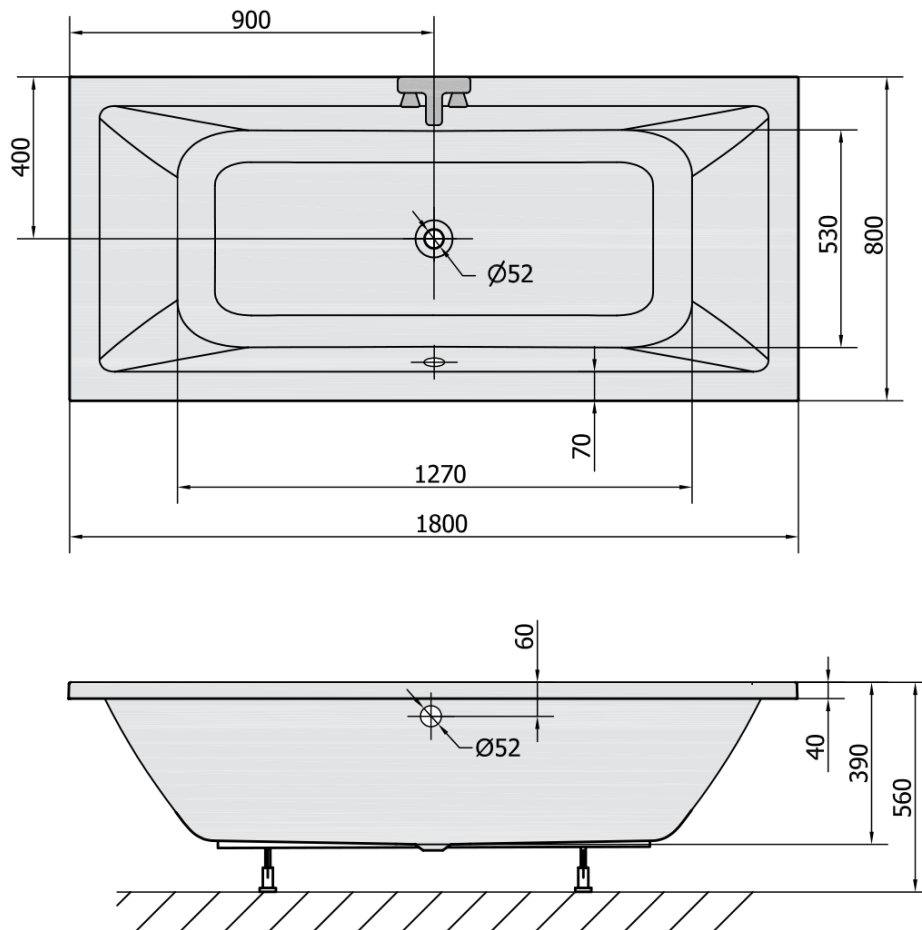

KRYSTA Rectangular Bath 180x80x39cm, ivory

Order code: 71710.40

Basic information

Brand: Polysan

Size

Length: 1800 mm

Width: 800 mm

Height: 390 mm

Volume: 249 l

Properties

Colour: Beige

Material: Acrylate

Shape: Rectangular

Installation: Built-in

Waste diameter: 52 mm

Properties: Bilateral, Edge height 40 mm (Standard)

Weight / Piece: 20.0 kg

Packaging: 1 Piece

Warranty: 10 years

We recommend buy

1 Piece Bath Trap 6/4", height: 42mm, DN40 (Order code: 71712)

1 Piece Sound insulation bath tape, 3m (Order code: 93400)

1 Piece Bath Support Legs for Acrylic Bath Polysan, 51,5cm, Pair (Order code: PO60-60)

1 Piece Pop Up Bath Waste (L) 775mm, Plug 72mm, Chrome (Order code: 71681)

Technical sheet

VOLUME 249L