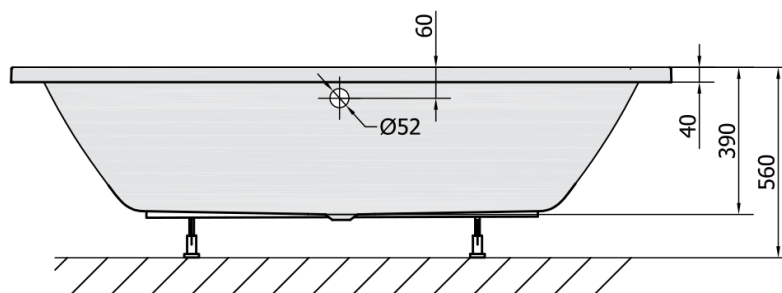

KRYSTA Rectangular Bath 180x80x39cm, ivory

Order code: 71710.40

Size

Length: 1800 mm
 Width: 800 mm
 Height: 390 mm
 Volume: 249 l

Properties

Colour: Beige
 Material: Acrylate
 Warranty: 10 years

Technical sheet

VOLUME 249L