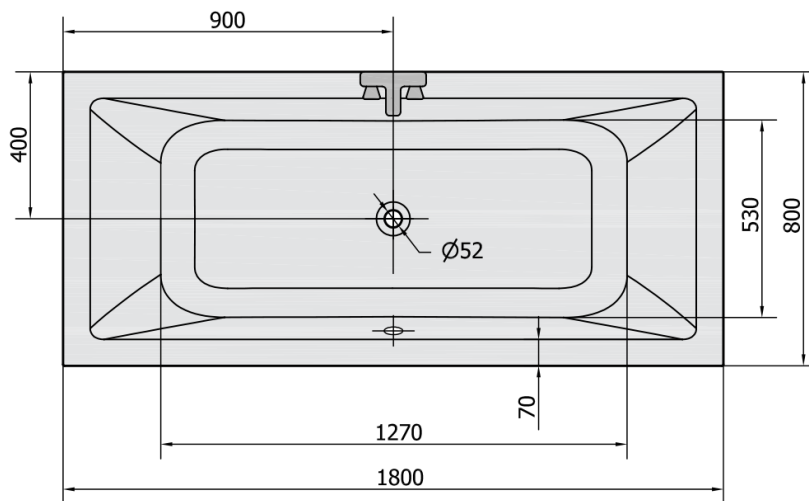

KRYSTA Rectangular Bath 180x80x39cm, ivory

Order code: 71710.40

Size

Length: 1800 mm
 Width: 800 mm
 Height: 390 mm
 Volume: 249 l

Properties

Colour: Beige
 Material: Acrylate
 Warranty: 10 years

Technical sheet

VOLUME 249L