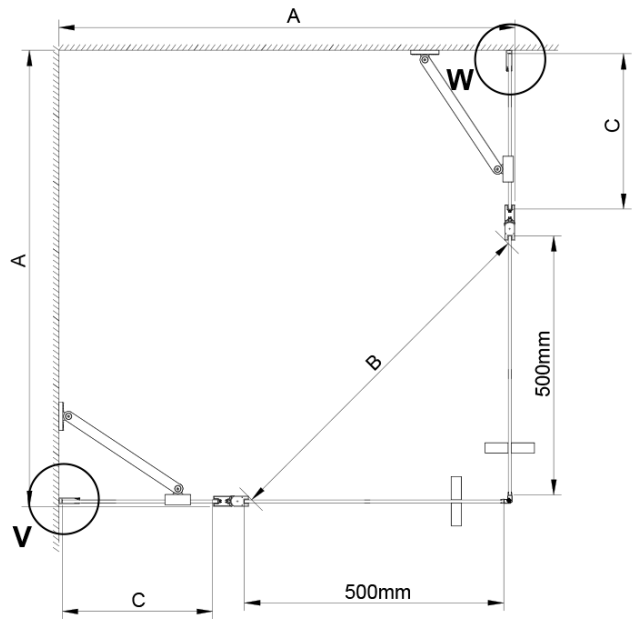

### Size

**Width:** 900 mm

**Height:** 2000 mm

**Depth:** 900 mm

### Properties

**Profile colour:** Chrome - polished aluminum

**Shape:** Square with corner entry

**Type of opening:** Double pivot door

**Opening width:** 685 mm

**Glass colour:** TRANSPARENT glass

**Glass finish:** Coated glass

**Glass thickness:** 6 mm

**Properties:** Frameless design, Opening outside and inside

**Weight / Piece:** 68.0 kg

**Packaging:** 2 Piece

**Warranty:** 2 years

Technical sheet

GN4880/GN4890/GN4810

Model	A	B	C
GN4880	780-800	685	198
GN4890	880-900	685	298
GN4810	980-1000	685	398