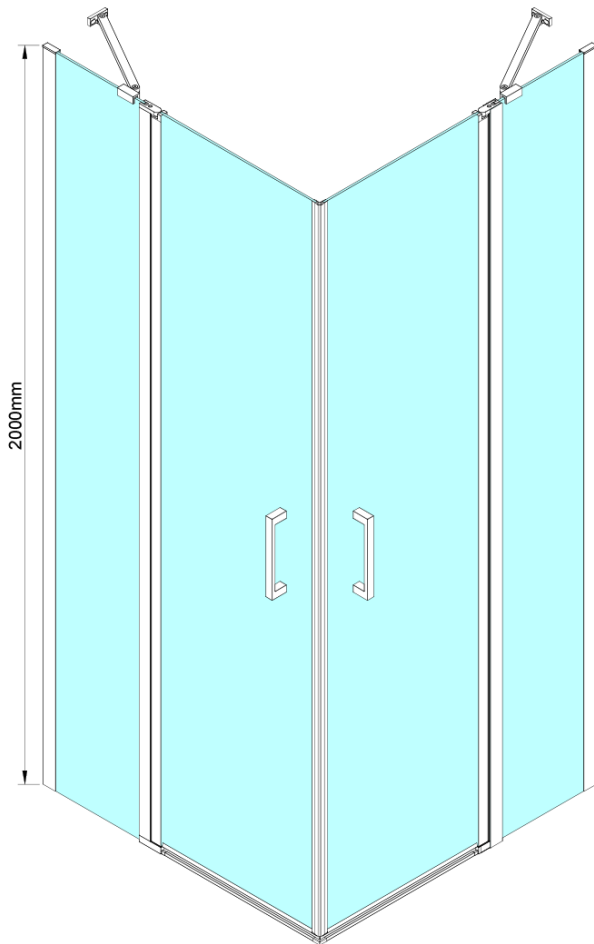

## LORO Square screen 900x900 mm, corner entry

**Order code:** GN4890-01

### Size

**Width:** 900 mm

**Height:** 2000 mm

**Depth:** 900 mm

### Properties

**Profile colour:** Chrome - polished aluminum

**Shape:** Square with corner entry

**Type of opening:** Double pivot door

**Opening width:** 685 mm

**Glass colour:** TRANSPARENT glass

**Glass finish:** Coated glass

**Glass thickness:** 6 mm

**Properties:** Frameless design, Opening outside and inside

**Weight / Piece:** 68.0 kg

**Packaging:** 2 Piece

**Warranty:** 2 years

Technical sheet

GN4880/GN4890/GN4810

Model	A	B	C
GN4880	780-800	685	198
GN4890	880-900	685	298
GN4810	980-1000	685	398