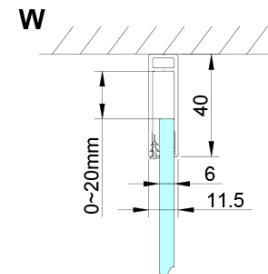

### Size

**Width:** 900 mm

**Height:** 2000 mm

**Depth:** 900 mm

### Properties

**Profile colour:** Chrome - polished aluminum

**Shape:** Square with corner entry

**Type of opening:** Double pivot door

**Opening width:** 685 mm

**Glass colour:** TRANSPARENT glass

**Glass finish:** Coated glass

**Glass thickness:** 6 mm

**Properties:** Frameless design, Opening outside and inside

**Weight / Piece:** 68.0 kg

**Packaging:** 2 Piece

**Warranty:** 2 years

Technical sheet

GN4880/GN4890/GN4810

Model	A	B	C
GN4880	780-800	685	198
GN4890	880-900	685	298
GN4810	980-1000	685	398