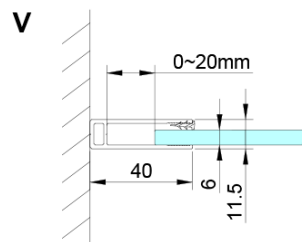

### Size

**Width:** 900 mm

**Height:** 2000 mm

**Depth:** 900 mm

### Properties

**Profile colour:** Chrome - polished aluminum

**Shape:** Square with corner entry

**Type of opening:** Double pivot door

**Opening width:** 685 mm

**Glass colour:** TRANSPARENT glass

**Glass finish:** Coated glass

**Glass thickness:** 6 mm

**Properties:** Frameless design, Opening outside and inside

**Weight / Piece:** 68.0 kg

**Packaging:** 2 Piece

**Warranty:** 2 years

Technical sheet

GN4880/GN4890/GN4810

Model	A	B	C
GN4880	780-800	685	198
GN4890	880-900	685	298
GN4810	980-1000	685	398