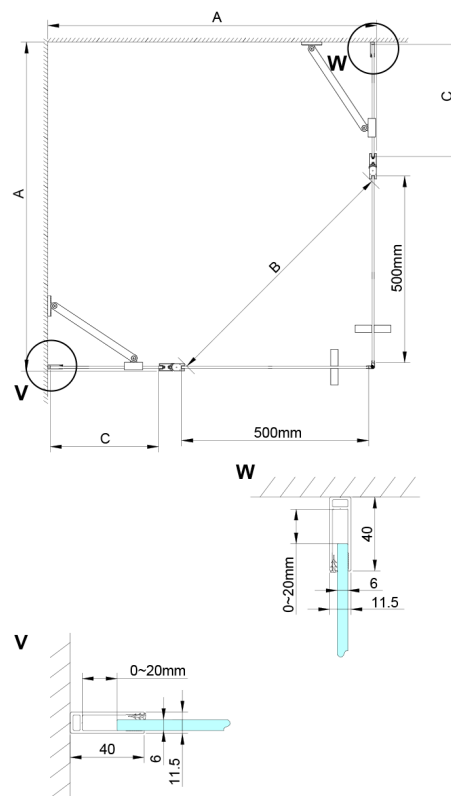

LORO Square screen 900x900 mm, corner entry

Order code: GN4890-01

Size

Width: 900 mm
 Height: 2000 mm
 Depth: 900 mm

Properties

Warranty: 2 years

Technical sheet

GN4880/GN4890/GN4810

Model	A	B	C
GN4880	780-800	685	198
GN4890	880-900	685	298
GN4810	980-1000	685	398