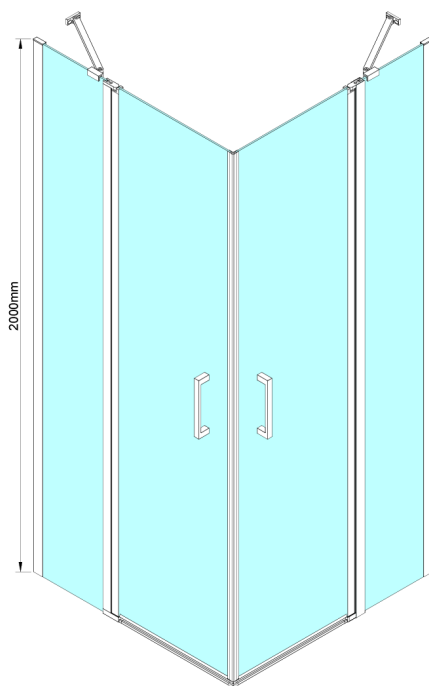

LORO Square screen 900x900 mm, corner entry

Order code: GN4890-01

Size

Width: 900 mm
 Height: 2000 mm
 Depth: 900 mm

Properties

Warranty: 2 years

Technical sheet

GN4880/GN4890/GN4810

Model	A	B	C
GN4880	780-800	685	198
GN4890	880-900	685	298
GN4810	980-1000	685	398