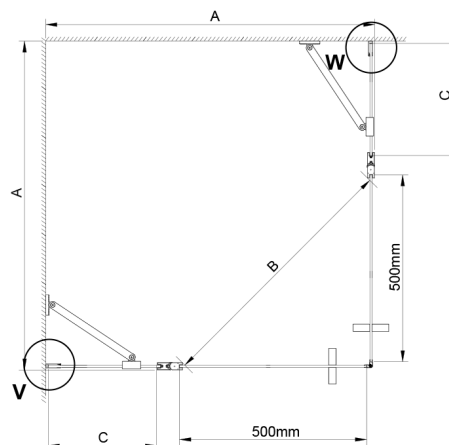

LORO Square screen 800x800 mm, corner entry

Order code: GN4880-01

Size

Width: 800 mm
 Height: 2000 mm
 Depth: 800 mm

Properties

Warranty: 2 years

Technical sheet

GN4880/GN4890/GN4810

Model	A	B	C
GN4880	780-800	685	198
GN4890	880-900	685	298
GN4810	980-1000	685	398