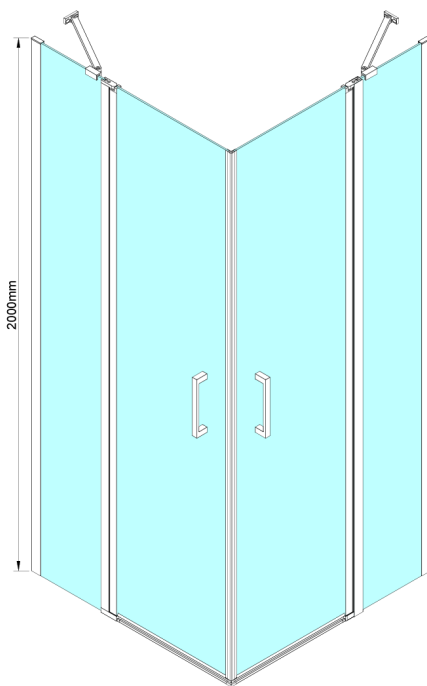

LORO Square screen 800x800 mm, corner entry

Order code: GN4880-01

Size

Width: 800 mm
 Height: 2000 mm
 Depth: 800 mm

Properties

Warranty: 2 years

Technical sheet

GN4880/GN4890/GN4810

Model	A	B	C
GN4880	780-800	685	198
GN4890	880-900	685	298
GN4810	980-1000	685	398