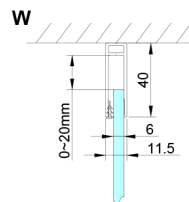

LORO Square screen 800x800 mm, corner entry

Order code: GN4880-01

Size

Width: 800 mm
 Height: 2000 mm
 Depth: 800 mm

Properties

Warranty: 2 years

Technical sheet

GN4880/GN4890/GN4810

Model	A	B	C
GN4880	780-800	685	198
GN4890	880-900	685	298
GN4810	980-1000	685	398