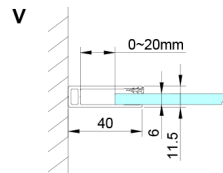

LORO Square screen 800x800 mm, corner entry

Order code: GN4880-01

Size

Width: 800 mm
 Height: 2000 mm
 Depth: 800 mm

Properties

Warranty: 2 years

Technical sheet

GN4880/GN4890/GN4810

Model	A	B	C
GN4880	780-800	685	198
GN4890	880-900	685	298
GN4810	980-1000	685	398