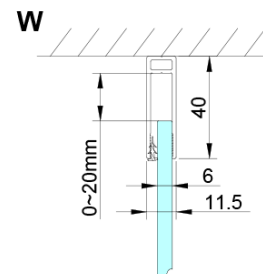

LORO Square screen 1000x1000 mm, corner entry

Order code: GN4810-01

Basic information

Brand: Gelco

Series: LORO

Size

Width: 1000 mm

Height: 2000 mm

Depth: 1000 mm

Properties

Profile colour: Chrome - polished aluminum

Shape: Square with corner entry

Type of opening: Double pivot door

Opening width: 685 mm

Glass colour: TRANSPARENT glass

Glass finish: Coated glass

Glass thickness: 6 mm

Properties: Frameless design, Opening outside and inside

Weight / Piece: 72.0 kg

Packaging: 2 Piece

Warranty: 2 years

Spare parts

LORO Mounting Kit (Order code: NDGN01)

Technical sheet

GN4880/GN4890/GN4810

Model	A	B	C
GN4880	780-800	685	198
GN4890	880-900	685	298
GN4810	980-1000	685	398