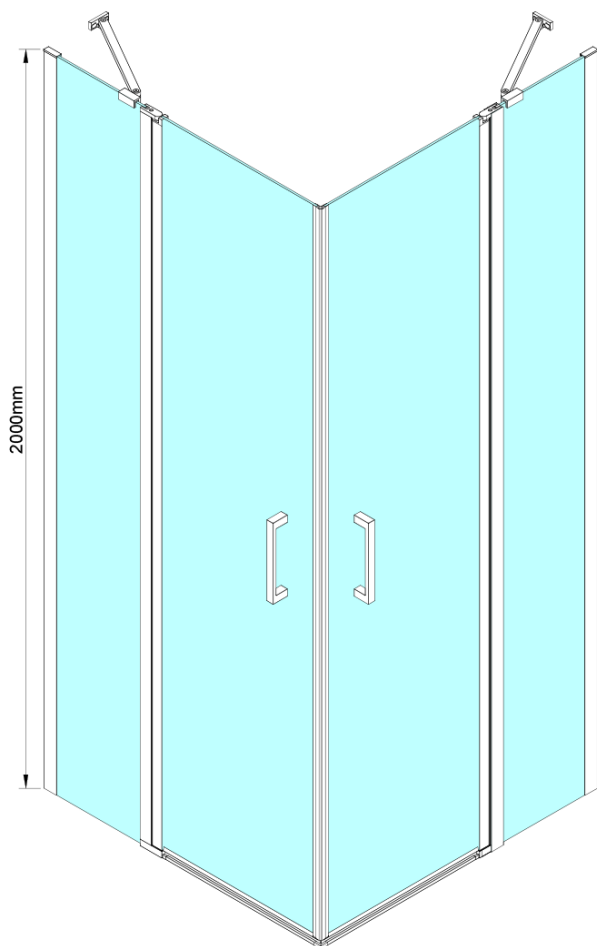

LORO Square screen 1000x1000 mm, corner entry

Order code: GN4810-01

Basic information

Brand: Gelco

Series: LORO

Size

Width: 1000 mm

Height: 2000 mm

Depth: 1000 mm

Properties

Profile colour: Chrome - polished aluminum

Shape: Square with corner entry

Type of opening: Double pivot door

Opening width: 685 mm

Glass colour: TRANSPARENT glass

Glass finish: Coated glass

Glass thickness: 6 mm

Properties: Frameless design, Opening outside and inside

Weight / Piece: 72.0 kg

Packaging: 2 Piece

Warranty: 2 years

Spare parts

LORO Mounting Kit (Order code: NDGN01)

Technical sheet

GN4880/GN4890/GN4810

Model	A	B	C
GN4880	780-800	685	198
GN4890	880-900	685	298
GN4810	980-1000	685	398