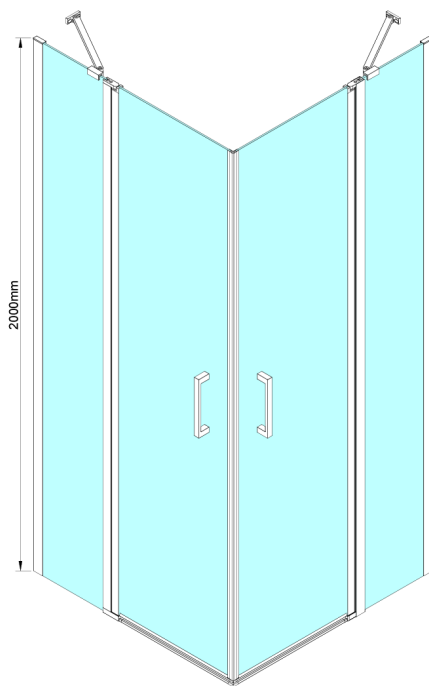

## LORO Square screen 1000x1000 mm, corner entry

Order code: GN4810-01

### Size

Width: 1000 mm  
 Height: 2000 mm  
 Depth: 1000 mm

## Technical sheet

GN4880/GN4890/GN4810

Model	A	B	C
GN4880	780-800	685	198
GN4890	880-900	685	298
GN4810	980-1000	685	398