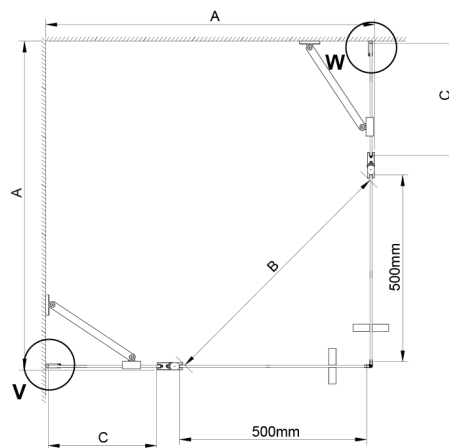

## LORO Square screen 1000x1000 mm, corner entry

Order code: GN4810-01

### Size

Width: 1000 mm  
 Height: 2000 mm  
 Depth: 1000 mm

## Technical sheet

GN4880/GN4890/GN4810

Model	A	B	C
GN4880	780-800	685	198
GN4890	880-900	685	298
GN4810	980-1000	685	398