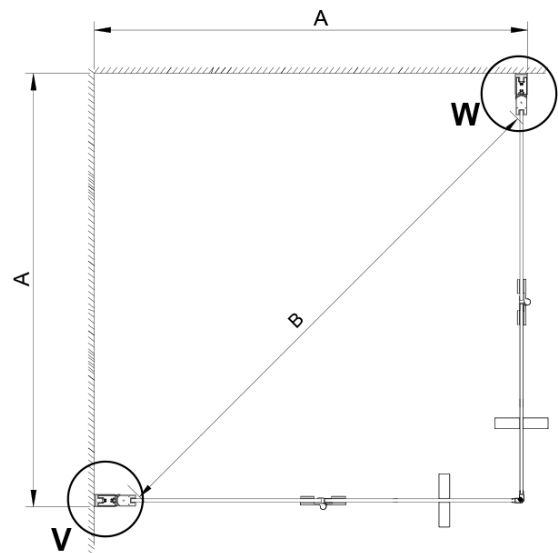

### Size

**Width:** 900 mm

**Height:** 2000 mm

**Depth:** 900 mm

### Properties

**Profile colour:** Chrome - polished aluminum

**Shape:** Square with corner entry

**Type of opening:** Folding door

**Opening width:** 1095 mm

**Glass colour:** TRANSPARENT glass

**Glass finish:** Coated glass

**Glass thickness:** 6 mm

**Properties:** Frameless design

**Weight / Piece:** 62.0 kg

**Packaging:** 2 Piece

**Warranty:** 2 years

Technical sheet

GN4770/GN4780/GN4790

Model	A	B
GN4770	680-700	810
GN4780	780-800	980
GN4790	880-900	1095