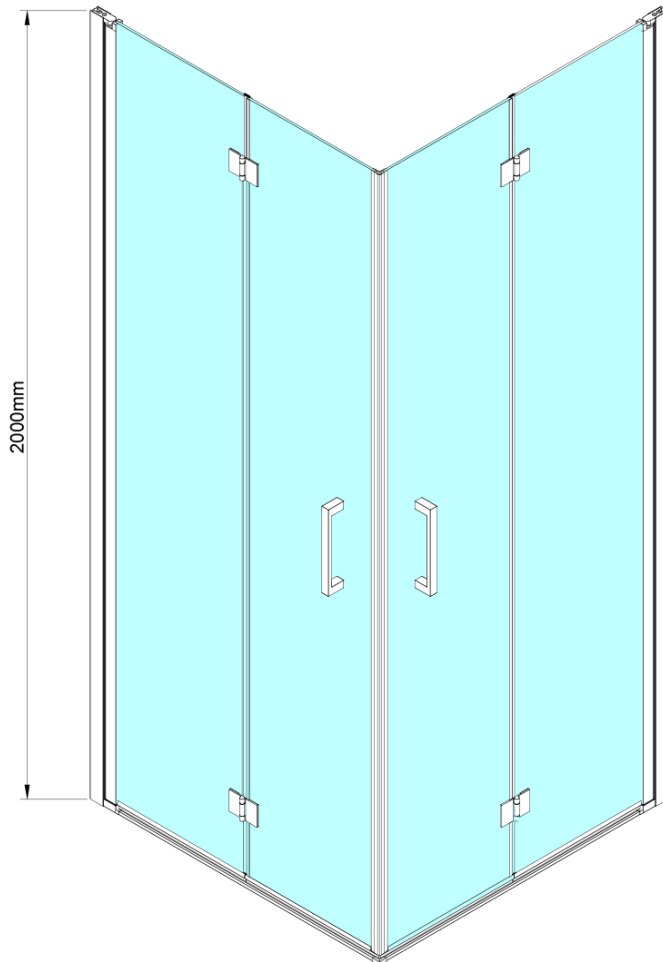

## LORO Square screen 900x900 mm, corner entry

**Order code:** GN4790-01

### Size

**Width:** 900 mm

**Height:** 2000 mm

**Depth:** 900 mm

### Properties

**Profile colour:** Chrome - polished aluminum

**Shape:** Square with corner entry

**Type of opening:** Folding door

**Opening width:** 1095 mm

**Glass colour:** TRANSPARENT glass

**Glass finish:** Coated glass

**Glass thickness:** 6 mm

**Properties:** Frameless design

**Weight / Piece:** 62.0 kg

**Packaging:** 2 Piece

**Warranty:** 2 years

Technical sheet

GN4770/GN4780/GN4790

Model	A	B
GN4770	680-700	810
GN4780	780-800	980
GN4790	880-900	1095