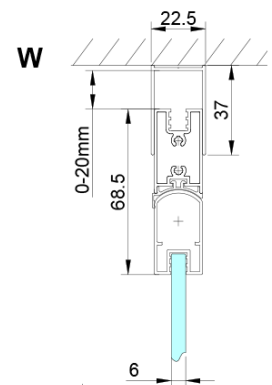

### Size

**Width:** 900 mm

**Height:** 2000 mm

**Depth:** 900 mm

### Properties

**Profile colour:** Chrome - polished aluminum

**Shape:** Square with corner entry

**Type of opening:** Folding door

**Opening width:** 1095 mm

**Glass colour:** TRANSPARENT glass

**Glass finish:** Coated glass

**Glass thickness:** 6 mm

**Properties:** Frameless design

**Weight / Piece:** 62.0 kg

**Packaging:** 2 Piece

**Warranty:** 2 years

Technical sheet

GN4770/GN4780/GN4790

Model	A	B
GN4770	680-700	810
GN4780	780-800	980
GN4790	880-900	1095