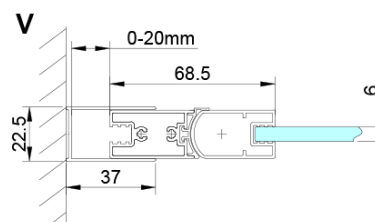

### Size

**Width:** 900 mm

**Height:** 2000 mm

**Depth:** 900 mm

### Properties

**Profile colour:** Chrome - polished aluminum

**Shape:** Square with corner entry

**Type of opening:** Folding door

**Opening width:** 1095 mm

**Glass colour:** TRANSPARENT glass

**Glass finish:** Coated glass

**Glass thickness:** 6 mm

**Properties:** Frameless design

**Weight / Piece:** 62.0 kg

**Packaging:** 2 Piece

**Warranty:** 2 years

Technical sheet

GN4770/GN4780/GN4790

Model	A	B
GN4770	680-700	810
GN4780	780-800	980
GN4790	880-900	1095