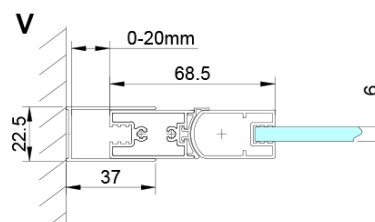

LORO Square screen 800x800 mm, corner entry

Order code: GN4780-01

Basic information

Brand: Gelco

Series: LORO

Size

Width: 800 mm

Height: 2000 mm

Depth: 800 mm

Properties

Profile colour: Chrome - polished aluminum

Shape: Square with corner entry

Type of opening: Folding door

Opening width: 980 mm

Glass colour: TRANSPARENT glass

Glass finish: Coated glass

Glass thickness: 6 mm

Properties: Frameless design

Weight / Piece: 50.0 kg

Packaging: 2 Piece

Warranty: 2 years

Technical sheet

GN4770/GN4780/GN4790

Model	A	B
GN4770	680-700	810
GN4780	780-800	980
GN4790	880-900	1095