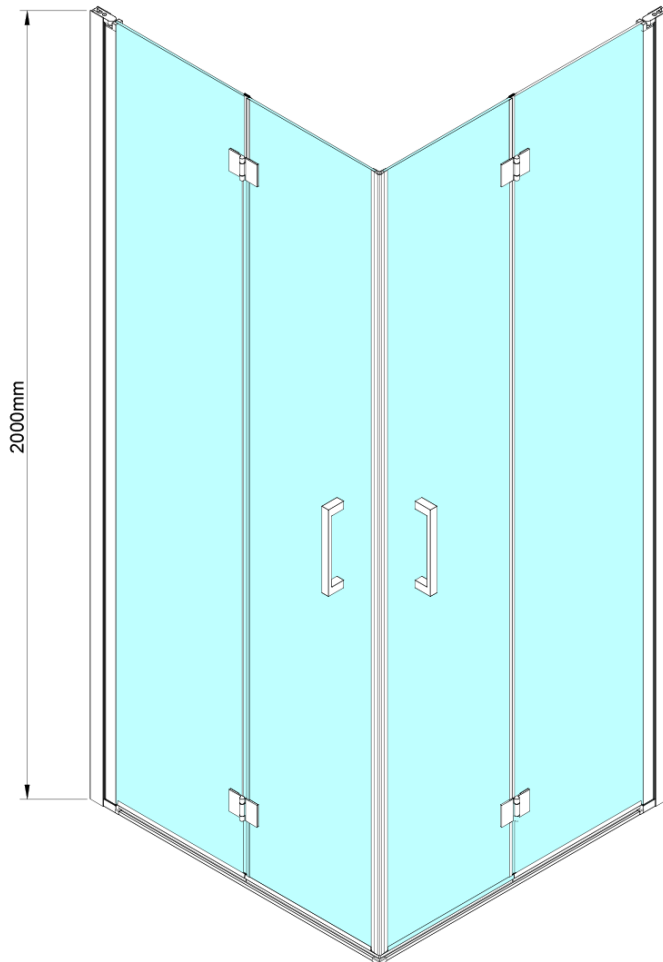

LORO Square screen 800x800 mm, corner entry

Order code: GN4780-01

Basic information

Brand: Gelco

Series: LORO

Size

Width: 800 mm

Height: 2000 mm

Depth: 800 mm

Properties

Profile colour: Chrome - polished aluminum

Shape: Square with corner entry

Type of opening: Folding door

Opening width: 980 mm

Glass colour: TRANSPARENT glass

Glass finish: Coated glass

Glass thickness: 6 mm

Properties: Frameless design

Weight / Piece: 50.0 kg

Packaging: 2 Piece

Warranty: 2 years

Technical sheet

GN4770/GN4780/GN4790

Model	A	B
GN4770	680-700	810
GN4780	780-800	980
GN4790	880-900	1095