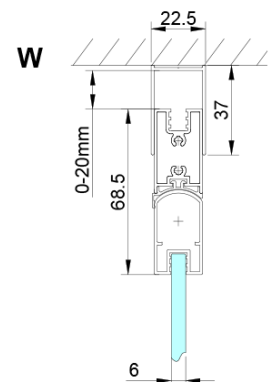

LORO Square screen 800x800 mm, corner entry

Order code: GN4780-01

Basic information

Brand: Gelco

Series: LORO

Size

Width: 800 mm

Height: 2000 mm

Depth: 800 mm

Properties

Profile colour: Chrome - polished aluminum

Shape: Square with corner entry

Type of opening: Folding door

Opening width: 980 mm

Glass colour: TRANSPARENT glass

Glass finish: Coated glass

Glass thickness: 6 mm

Properties: Frameless design

Weight / Piece: 50.0 kg

Packaging: 2 Piece

Warranty: 2 years

Technical sheet

GN4770/GN4780/GN4790

Model	A	B
GN4770	680-700	810
GN4780	780-800	980
GN4790	880-900	1095