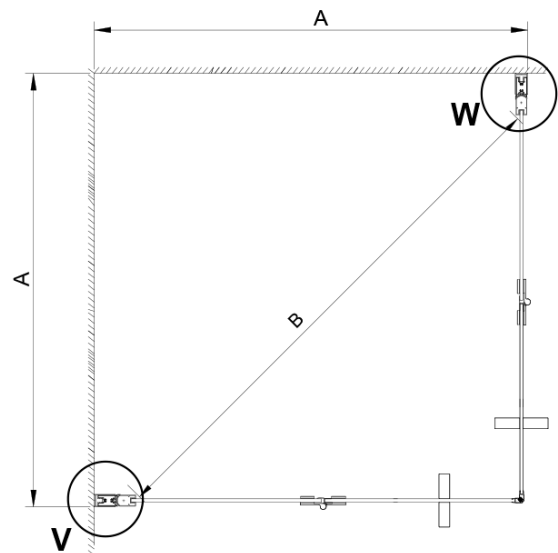

LORO Square screen 800x800 mm, corner entry

Order code: GN4780-01

Basic information

Brand: Gelco

Series: LORO

Size

Width: 800 mm

Height: 2000 mm

Depth: 800 mm

Properties

Profile colour: Chrome - polished aluminum

Shape: Square with corner entry

Type of opening: Folding door

Opening width: 980 mm

Glass colour: TRANSPARENT glass

Glass finish: Coated glass

Glass thickness: 6 mm

Properties: Frameless design

Weight / Piece: 50.0 kg

Packaging: 2 Piece

Warranty: 2 years

Technical sheet

GN4770/GN4780/GN4790

Model	A	B
GN4770	680-700	810
GN4780	780-800	980
GN4790	880-900	1095