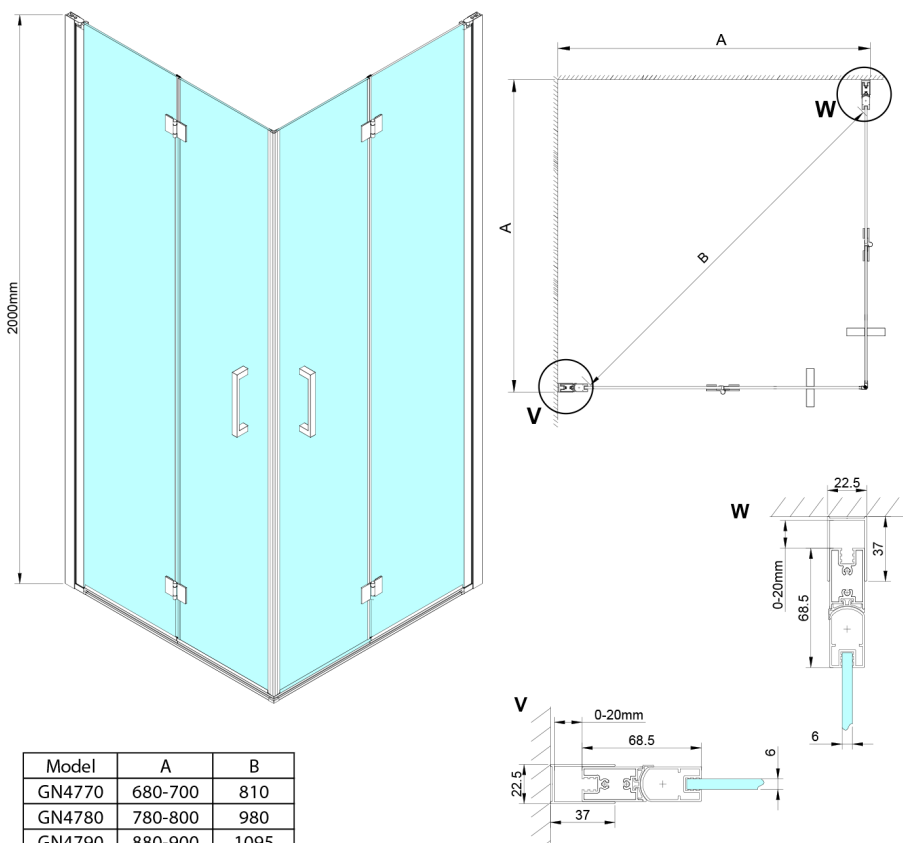

## LORO Square screen 800x800 mm, corner entry

**Order code:** GN4780-01

**Size**

Width: 800 mm  
 Height: 2000 mm  
 Depth: 800 mm

**Properties**

Warranty: 2 years

### Technical sheet

GN4770/GN4780/GN4790

Model	A	B
GN4770	680-700	810
GN4780	780-800	980
GN4790	880-900	1095