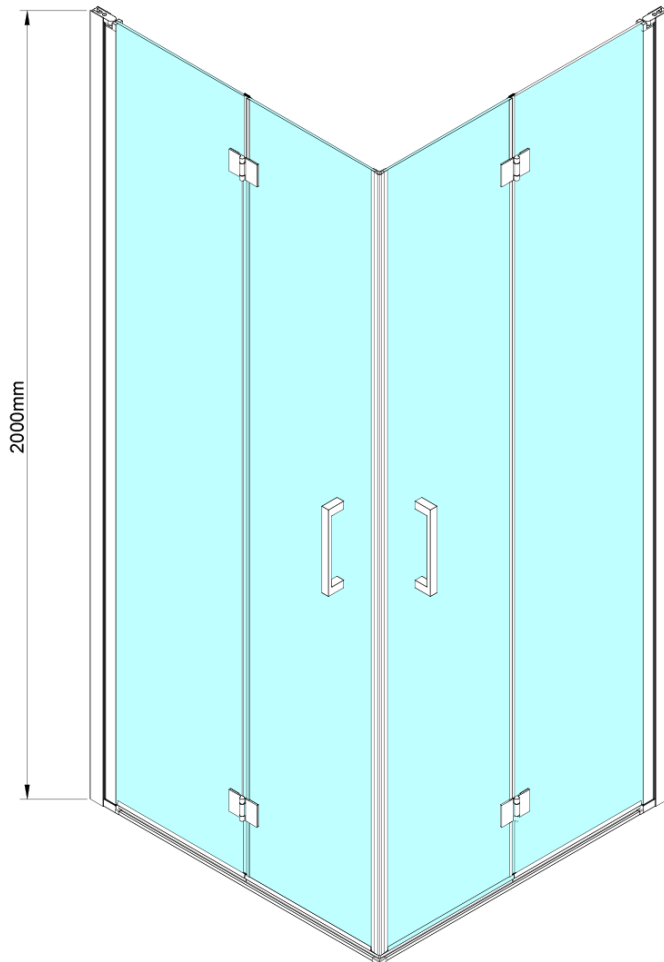

LORO Square screen 700x700 mm, corner entry

Order code: GN4770-01

Basic information

Brand: Gelco

Series: LORO

Size

Width: 700 mm

Height: 2000 mm

Depth: 700 mm

Properties

Profile colour: Chrome - polished aluminum

Shape: Square with corner entry

Type of opening: Folding door

Opening width: 810 mm

Glass colour: TRANSPARENT glass

Glass finish: Coated glass

Glass thickness: 6 mm

Properties: Frameless design

Weight / Piece: 50.0 kg

Packaging: 2 Piece

Warranty: 2 years

Technical sheet

GN4770/GN4780/GN4790

Model	A	B
GN4770	680-700	810
GN4780	780-800	980
GN4790	880-900	1095