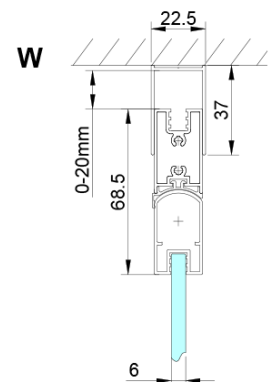

LORO Square screen 700x700 mm, corner entry

Order code: GN4770-01

Basic information

Brand: Gelco

Series: LORO

Size

Width: 700 mm

Height: 2000 mm

Depth: 700 mm

Properties

Profile colour: Chrome - polished aluminum

Shape: Square with corner entry

Type of opening: Folding door

Opening width: 810 mm

Glass colour: TRANSPARENT glass

Glass finish: Coated glass

Glass thickness: 6 mm

Properties: Frameless design

Weight / Piece: 50.0 kg

Packaging: 2 Piece

Warranty: 2 years

Technical sheet

GN4770/GN4780/GN4790

Model	A	B
GN4770	680-700	810
GN4780	780-800	980
GN4790	880-900	1095