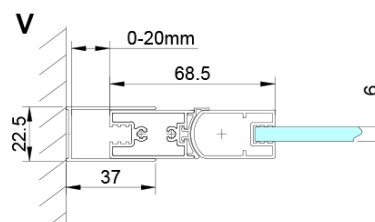

LORO Square screen 700x700 mm, corner entry

Order code: GN4770-01

Basic information

Brand: Gelco

Series: LORO

Size

Width: 700 mm

Height: 2000 mm

Depth: 700 mm

Properties

Profile colour: Chrome - polished aluminum

Shape: Square with corner entry

Type of opening: Folding door

Opening width: 810 mm

Glass colour: TRANSPARENT glass

Glass finish: Coated glass

Glass thickness: 6 mm

Properties: Frameless design

Weight / Piece: 50.0 kg

Packaging: 2 Piece

Warranty: 2 years

Technical sheet

GN4770/GN4780/GN4790

Model	A	B
GN4770	680-700	810
GN4780	780-800	980
GN4790	880-900	1095