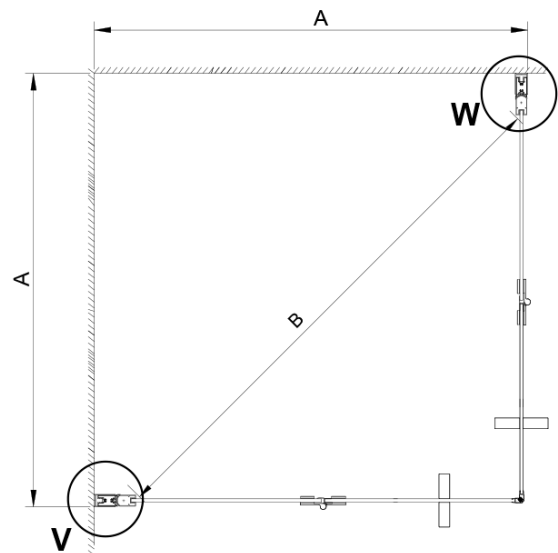

LORO Square screen 700x700 mm, corner entry

Order code: GN4770-01

Basic information

Brand: Gelco

Series: LORO

Size

Width: 700 mm

Height: 2000 mm

Depth: 700 mm

Properties

Profile colour: Chrome - polished aluminum

Shape: Square with corner entry

Type of opening: Folding door

Opening width: 810 mm

Glass colour: TRANSPARENT glass

Glass finish: Coated glass

Glass thickness: 6 mm

Properties: Frameless design

Weight / Piece: 50.0 kg

Packaging: 2 Piece

Warranty: 2 years

Technical sheet

GN4770/GN4780/GN4790

Model	A	B
GN4770	680-700	810
GN4780	780-800	980
GN4790	880-900	1095