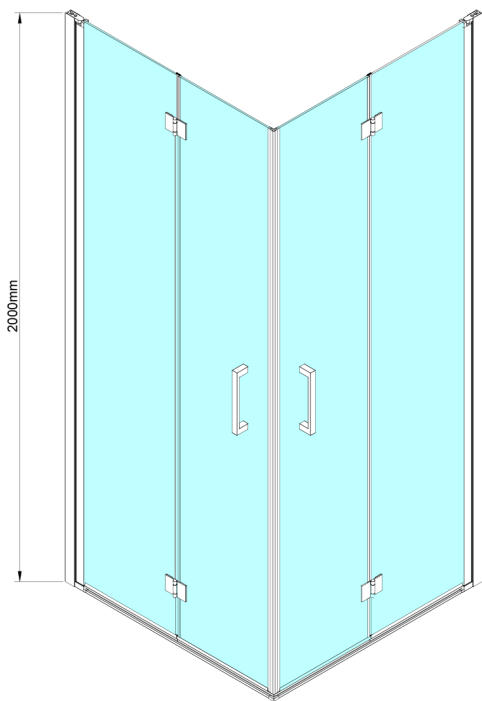

LORO Square screen 700x700 mm, corner entry

Order code: GN4770-01

Size

Width: 700 mm
 Height: 2000 mm
 Depth: 700 mm

Properties

Warranty: 2 years

Technical sheet

GN4770/GN4780/GN4790

Model	A	B
GN4770	680-700	810
GN4780	780-800	980
GN4790	880-900	1095