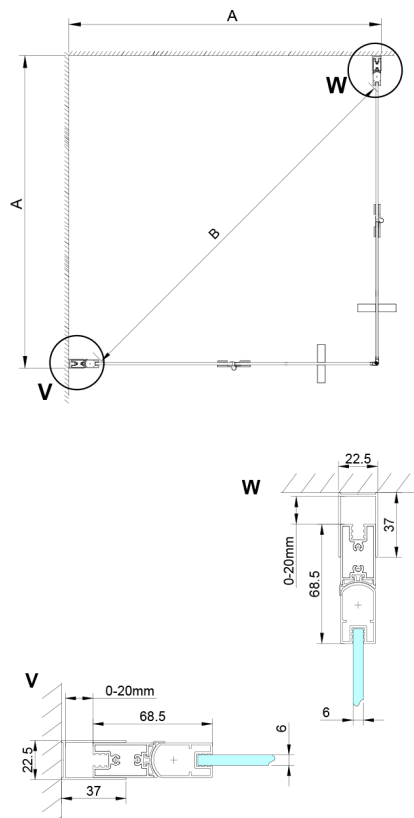

LORO Square screen 700x700 mm, corner entry

Order code: GN4770-01

Size

Width: 700 mm
 Height: 2000 mm
 Depth: 700 mm

Properties

Warranty: 2 years

Technical sheet

GN4770/GN4780/GN4790

Model	A	B
GN4770	680-700	810
GN4780	780-800	980
GN4790	880-900	1095