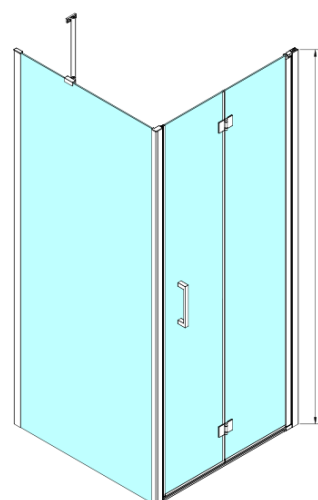

LORO Rectangular screen 700x900mm

Order code: GN4570-04

Basic information

Brand: Gelco

Series: LORO

Size

Width: 700 mm

Height: 2000 mm

Depth: 900 mm

Properties

Profile colour: Chrome - polished aluminum

Shape: Rectangular shower enclosures

Type of opening: Folding door

Opening direction: Versatile

Opening width: 570 mm

Glass colour: TRANSPARENT glass

Glass finish: Coated glass

Glass thickness: 6 mm

Properties: Frameless design

Weight / Piece: 61.0 kg

Packaging: 2 Piece

Warranty: 2 years

Technical sheet

GN4570/GN4580/GN4590 + GN3580/GN3590/GN3510/GN3512

Model	A	B	D
GN4570	685-715	570	
GN4580	785-815	670	
GN4590	885-915	770	
GN3580			785-805
GN3590			885-905
GN3510			985-1005
GN3512			1185-1205