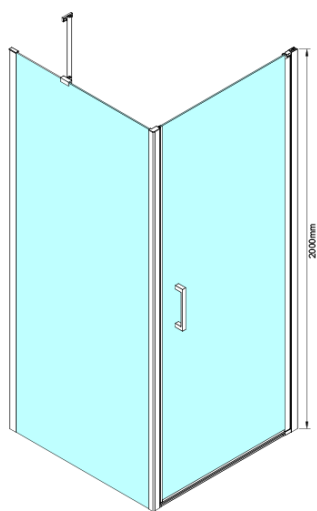

LORO Rectangular screen 900x800mm

Order code: GN4490-03

Basic information

Brand: Gelco

Series: LORO

Size

Width: 900 mm

Height: 2000 mm

Depth: 800 mm

Properties

Profile colour: Chrome - polished aluminum

Shape: Rectangular shower enclosures

Type of opening: Single pivot door

Opening direction: Versatile

Opening width: 770 mm

Glass colour: TRANSPARENT glass

Glass finish: Coated glass

Glass thickness: 6 mm

Properties: Frameless design, Opening outside and inside

Weight / Piece: 60.0 kg

Packaging: 2 Piece

Warranty: 2 years

Technical sheet

GN4470/GN4480/GN4490 + GN3580/GN3590/GN3510/GN3512

Model	A	B	D
GN4470	685-715	570	
GN4480	785-815	670	
GN4490	885-915	770	
GN3580			785-805
GN3590			885-905
GN3510			985-1005
GN3512			1185-1205