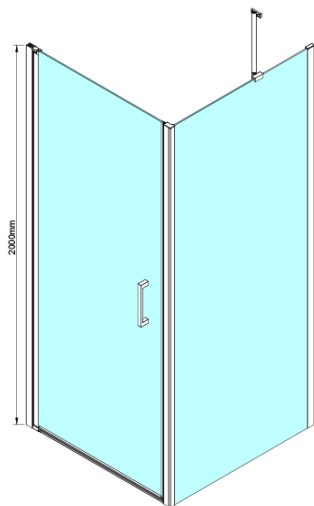

LORO Rectangular screen 900x800mm

Order code: GN4490-03

Basic information

Brand: Gelco

Series: LORO

Size

Width: 900 mm

Height: 2000 mm

Depth: 800 mm

Properties

Profile colour: Chrome - polished aluminum

Shape: Rectangular shower enclosures

Type of opening: Single pivot door

Opening direction: Versatile

Opening width: 770 mm

Glass colour: TRANSPARENT glass

Glass finish: Coated glass

Glass thickness: 6 mm

Properties: Frameless design, Opening outside and inside

Weight / Piece: 60.0 kg

Packaging: 2 Piece

Warranty: 2 years

Technical sheet

GN4470/GN4480/GN4490 + GN3580/GN3590/GN3510/GN3512

Model	A	B	D
GN4470	685-715	570	
GN4480	785-815	670	
GN4490	885-915	770	
GN3580			785-805
GN3590			885-905
GN3510			985-1005
GN3512			1185-1205