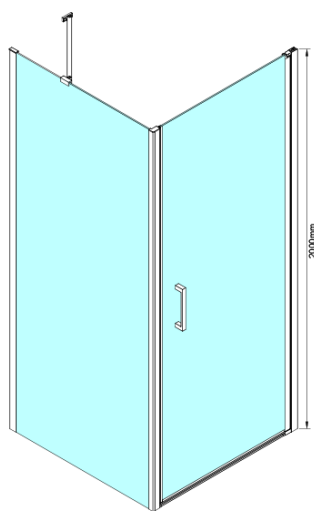

LORO Rectangular screen 900x800mm

Order code: GN4490-03

Basic information

Brand: Gelco

Series: LORO

Size

Width: 900 mm

Height: 2000 mm

Depth: 800 mm

Properties

Profile colour: Chrome - polished aluminum

Shape: Rectangular shower enclosures

Type of opening: Single pivot door

Opening direction: Versatile

Opening width: 770 mm

Glass colour: TRANSPARENT glass

Glass finish: Coated glass

Glass thickness: 6 mm

Properties: Frameless design, Opening outside and inside

Weight / Piece: 60.0 kg

Packaging: 2 Piece

Warranty: 2 years

Technical sheet

GN4470/GN4480/GN4490 + GN3580/GN3590/GN3510/GN3512

Model	A	B	D
GN4470	685-715	570	
GN4480	785-815	670	
GN4490	885-915	770	
GN3580			785-805
GN3590			885-905
GN3510			985-1005
GN3512			1185-1205