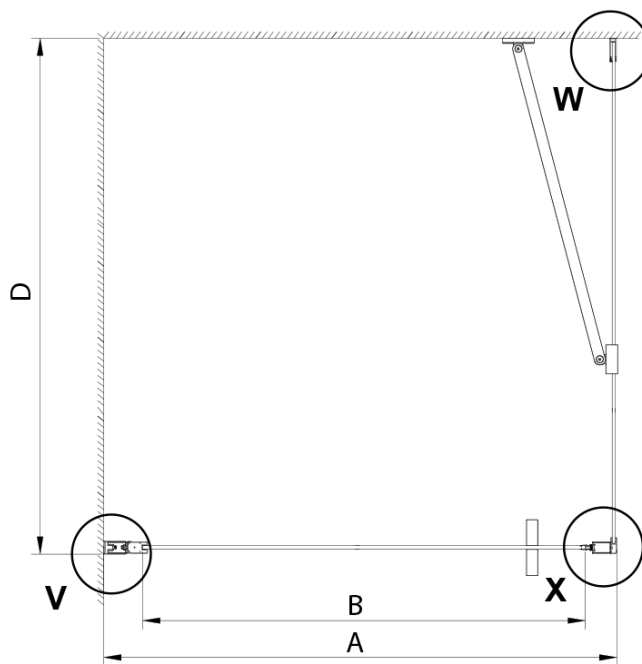

LORO Rectangular screen 900x800mm

Order code: GN4490-03

Basic information

Brand: Gelco

Series: LORO

Size

Width: 900 mm

Height: 2000 mm

Depth: 800 mm

Properties

Profile colour: Chrome - polished aluminum

Shape: Rectangular shower enclosures

Type of opening: Single pivot door

Opening direction: Versatile

Opening width: 770 mm

Glass colour: TRANSPARENT glass

Glass finish: Coated glass

Glass thickness: 6 mm

Properties: Frameless design, Opening outside and inside

Weight / Piece: 60.0 kg

Packaging: 2 Piece

Warranty: 2 years

Technical sheet

GN4470/GN4480/GN4490 + GN3580/GN3590/GN3510/GN3512

Model	A	B	D
GN4470	685-715	570	
GN4480	785-815	670	
GN4490	885-915	770	
GN3580			785-805
GN3590			885-905
GN3510			985-1005
GN3512			1185-1205