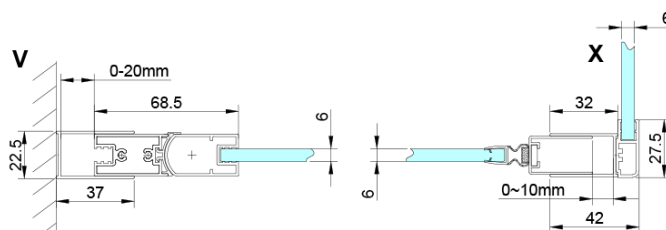

LORO Rectangular screen 900x800mm

Order code: GN4490-03

Basic information

Brand: Gelco

Series: LORO

Size

Width: 900 mm

Height: 2000 mm

Depth: 800 mm

Properties

Profile colour: Chrome - polished aluminum

Shape: Rectangular shower enclosures

Type of opening: Single pivot door

Opening direction: Versatile

Opening width: 770 mm

Glass colour: TRANSPARENT glass

Glass finish: Coated glass

Glass thickness: 6 mm

Properties: Frameless design, Opening outside and inside

Weight / Piece: 60.0 kg

Packaging: 2 Piece

Warranty: 2 years

Technical sheet

GN4470/GN4480/GN4490 + GN3580/GN3590/GN3510/GN3512