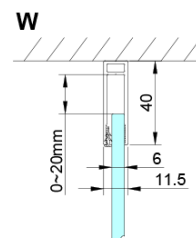

LORO Rectangular screen 900x800mm

Order code: GN4490-03

Basic information

Brand: Gelco

Series: LORO

Size

Width: 900 mm

Height: 2000 mm

Depth: 800 mm

Properties

Profile colour: Chrome - polished aluminum

Shape: Rectangular shower enclosures

Type of opening: Single pivot door

Opening direction: Versatile

Opening width: 770 mm

Glass colour: TRANSPARENT glass

Glass finish: Coated glass

Glass thickness: 6 mm

Properties: Frameless design, Opening outside and inside

Weight / Piece: 60.0 kg

Packaging: 2 Piece

Warranty: 2 years

Technical sheet

GN4470/GN4480/GN4490 + GN3580/GN3590/GN3510/GN3512