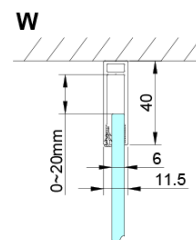

### Size

**Width:** 900 mm  
**Height:** 2000 mm  
**Depth:** 800 mm

### Properties

**Profile colour:** Chrome - polished aluminum  
**Shape:** Rectangular shower enclosures  
**Type of opening:** Single pivot door  
**Opening direction:** Versatile  
**Opening width:** 770 mm  
**Glass colour:** TRANSPARENT glass  
**Glass finish:** Coated glass  
**Glass thickness:** 6 mm  
**Properties:** Frameless design, Opening outside and inside  
**Weight / Piece:** 60.0 kg  
**Packaging:** 2 Piece  
**Warranty:** 2 years

Technical sheet

GN4470/GN4480/GN4490 + GN3580/GN3590/GN3510/GN3512

Model	A	B	D
GN4470	685-715	570	
GN4480	785-815	670	
GN4490	885-915	770	
GN3580			785-805
GN3590			885-905
GN3510			985-1005
GN3512			1185-1205