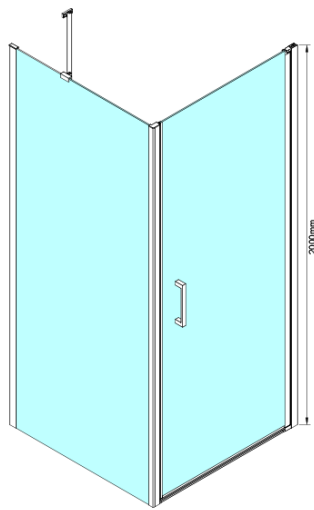

LORO Rectangular screen 800x12000mm

Order code: GN4480-02

Basic information

Brand: Gelco

Series: LORO

Size

Width: 800 mm

Height: 2000 mm

Depth: 1200 mm

Properties

Profile colour: Chrome - polished aluminum

Shape: Rectangular shower enclosures

Type of opening: Single pivot door

Opening direction: Versatile

Opening width: 670 mm

Glass colour: TRANSPARENT glass

Glass finish: Coated glass

Glass thickness: 6 mm

Properties: Frameless design, Opening outside and inside

Weight / Piece: 66.0 kg

Packaging: 2 Piece

Warranty: 2 years

Technical sheet

GN4470/GN4480/GN4490 + GN3580/GN3590/GN3510/GN3512

Model	A	B	D
GN4470	685-715	570	
GN4480	785-815	670	
GN4490	885-915	770	
GN3580			785-805
GN3590			885-905
GN3510			985-1005
GN3512			1185-1205