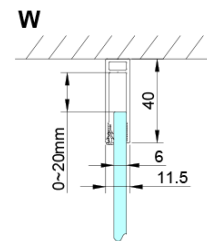

LORO Rectangular screen 800x12000mm

Order code: GN4480-02

Basic information

Brand: Gelco

Series: LORO

Size

Width: 800 mm

Height: 2000 mm

Depth: 1200 mm

Properties

Profile colour: Chrome - polished aluminum

Shape: Rectangular shower enclosures

Type of opening: Single pivot door

Opening direction: Versatile

Opening width: 670 mm

Glass colour: TRANSPARENT glass

Glass finish: Coated glass

Glass thickness: 6 mm

Properties: Frameless design, Opening outside and inside

Weight / Piece: 66.0 kg

Packaging: 2 Piece

Warranty: 2 years

Technical sheet

GN4470/GN4480/GN4490 + GN3580/GN3590/GN3510/GN3512