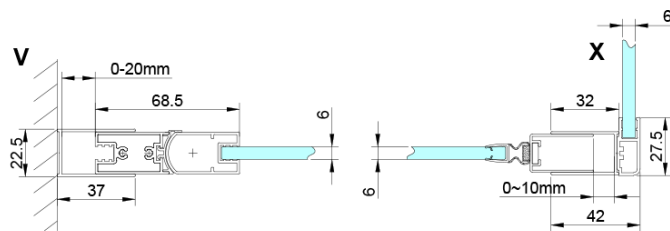

LORO Rectangular screen 800x12000mm

Order code: GN4480-02

Basic information

Brand: Gelco

Series: LORO

Size

Width: 800 mm

Height: 2000 mm

Depth: 1200 mm

Properties

Profile colour: Chrome - polished aluminum

Shape: Rectangular shower enclosures

Type of opening: Single pivot door

Opening direction: Versatile

Opening width: 670 mm

Glass colour: TRANSPARENT glass

Glass finish: Coated glass

Glass thickness: 6 mm

Properties: Frameless design, Opening outside and inside

Weight / Piece: 66.0 kg

Packaging: 2 Piece

Warranty: 2 years

Technical sheet

GN4470/GN4480/GN4490 + GN3580/GN3590/GN3510/GN3512