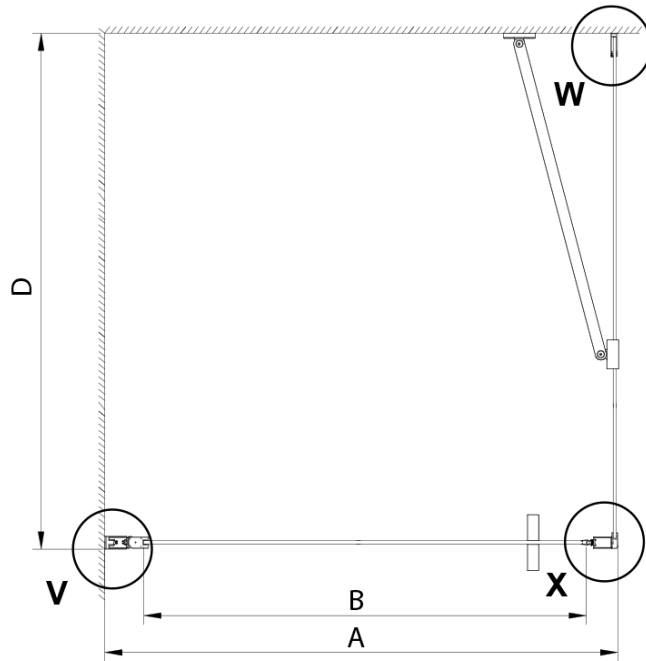

LORO Rectangular screen 800x12000mm

Order code: GN4480-02

Basic information

Brand: Gelco

Series: LORO

Size

Width: 800 mm

Height: 2000 mm

Depth: 1200 mm

Properties

Profile colour: Chrome - polished aluminum

Shape: Rectangular shower enclosures

Type of opening: Single pivot door

Opening direction: Versatile

Opening width: 670 mm

Glass colour: TRANSPARENT glass

Glass finish: Coated glass

Glass thickness: 6 mm

Properties: Frameless design, Opening outside and inside

Weight / Piece: 66.0 kg

Packaging: 2 Piece

Warranty: 2 years

Technical sheet

GN4470/GN4480/GN4490 + GN3580/GN3590/GN3510/GN3512

Model	A	B	D
GN4470	685-715	570	
GN4480	785-815	670	
GN4490	885-915	770	
GN3580			785-805
GN3590			885-905
GN3510			985-1005
GN3512			1185-1205