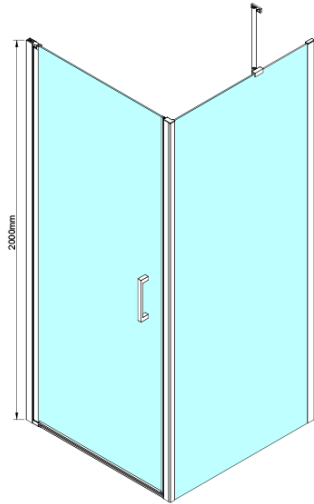

LORO Rectangular screen 800x12000mm

Order code: GN4480-02

Basic information

Brand: Gelco

Series: LORO

Size

Width: 800 mm

Height: 2000 mm

Depth: 1200 mm

Properties

Profile colour: Chrome - polished aluminum

Shape: Rectangular shower enclosures

Type of opening: Single pivot door

Opening direction: Versatile

Opening width: 670 mm

Glass colour: TRANSPARENT glass

Glass finish: Coated glass

Glass thickness: 6 mm

Properties: Frameless design, Opening outside and inside

Weight / Piece: 66.0 kg

Packaging: 2 Piece

Warranty: 2 years

Technical sheet

GN4470/GN4480/GN4490 + GN3580/GN3590/GN3510/GN3512

Model	A	B	D
GN4470	685-715	570	
GN4480	785-815	670	
GN4490	885-915	770	
GN3580			785-805
GN3590			885-905
GN3510			985-1005
GN3512			1185-1205