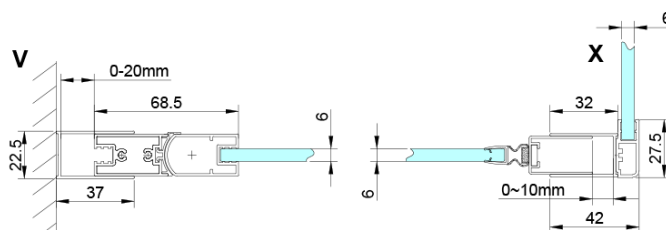

LORO Rectangular screen 700x1000mm

Order code: GN4470-01

Basic information

Brand: Gelco

Series: LORO

Size

Width: 700 mm

Height: 2000 mm

Depth: 1000 mm

Properties

Profile colour: Chrome - polished aluminum

Shape: Rectangular shower enclosures

Type of opening: Single pivot door

Opening direction: Versatile

Opening width: 570 mm

Glass colour: TRANSPARENT glass

Glass finish: Coated glass

Glass thickness: 6 mm

Properties: Frameless design, Opening outside and inside

Weight / Piece: 62.0 kg

Packaging: 2 Piece

Warranty: 2 years

Technical sheet

GN4470/GN4480/GN4490 + GN3580/GN3590/GN3510/GN3512