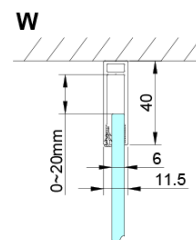

LORO Rectangular screen 700x1000mm

Order code: GN4470-01

Basic information

Brand: Gelco

Series: LORO

Size

Width: 700 mm

Height: 2000 mm

Depth: 1000 mm

Properties

Profile colour: Chrome - polished aluminum

Shape: Rectangular shower enclosures

Type of opening: Single pivot door

Opening direction: Versatile

Opening width: 570 mm

Glass colour: TRANSPARENT glass

Glass finish: Coated glass

Glass thickness: 6 mm

Properties: Frameless design, Opening outside and inside

Weight / Piece: 62.0 kg

Packaging: 2 Piece

Warranty: 2 years

Technical sheet

GN4470/GN4480/GN4490 + GN3580/GN3590/GN3510/GN3512