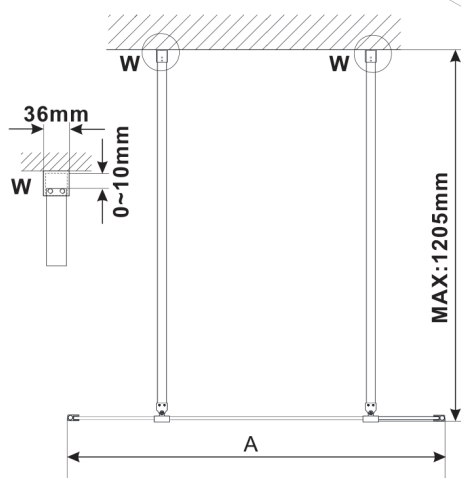

**ESCA GOLD MATT One-piece shower glass panel, freestanding, matt glass, 1400 mm**

**Order code:** ES1114-08

**Size**

Width: 1400 mm

Height: 2100 mm

**Properties**

Warranty: 3 years

**Technical sheet**

| MODEL                                  | A, mm |
|--|-------|
| ES1070, ES1170, ES1270, ES1370, ES1570 | 699   |
| ES1080, ES1180, ES1280, ES1380, ES1580 | 799   |
| ES1090, ES1190, ES1290, ES1390, ES1590 | 899   |
| ES1010, ES1110, ES1210, ES1310, ES1510 | 999   |
| ES1011, ES1111, ES1211, ES1311, ES1511 | 1099  |
| ES1012, ES1112, ES1212, ES1312, ES1512 | 1199  |
| ES1013, ES1113, ES1213, ES1313, ES1513 | 1299  |
| ES1014, ES1114, ES1214, ES1314, ES1514 | 1399  |
| ES1015, ES1115, ES1215, ES1315, ES1515 | 1499  |