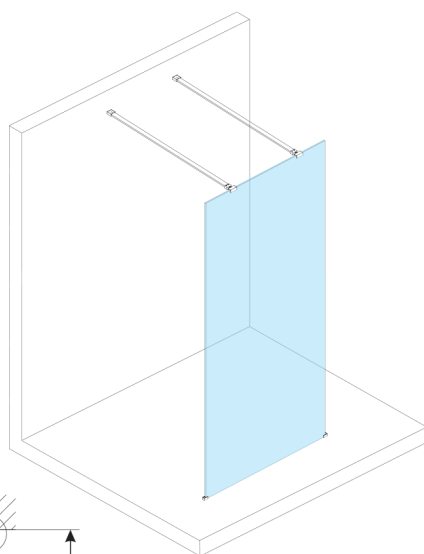

**ESCA GOLD MATT One-piece shower glass panel, freestanding, matt glass, 1400 mm**

**Order code:** ES1114-08

**Size**

Width: 1400 mm

Height: 2100 mm

**Properties**

Warranty: 3 years

**Technical sheet**

| MODEL                                  | A, mm |
|--|-------|
| ES1070, ES1170, ES1270, ES1370, ES1570 | 699   |
| ES1080, ES1180, ES1280, ES1380, ES1580 | 799   |
| ES1090, ES1190, ES1290, ES1390, ES1590 | 899   |
| ES1010, ES1110, ES1210, ES1310, ES1510 | 999   |
| ES1011, ES1111, ES1211, ES1311, ES1511 | 1099  |
| ES1012, ES1112, ES1212, ES1312, ES1512 | 1199  |
| ES1013, ES1113, ES1213, ES1313, ES1513 | 1299  |
| ES1014, ES1114, ES1214, ES1314, ES1514 | 1399  |
| ES1015, ES1115, ES1215, ES1315, ES1515 | 1499  |