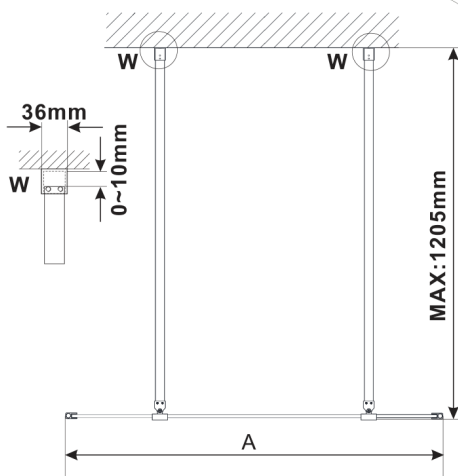

## ESCA GOLD MATT One-piece shower glass panel, freestanding, matt glass, 1100 mm

Order code: ES1111-08

**Size**

Width: 1100 mm

Height: 2100 mm

**Properties**

Warranty: 3 years

### Technical sheet

MODEL	A, mm
ES1070, ES1170, ES1270, ES1370, ES1570	699
ES1080, ES1180, ES1280, ES1380, ES1580	799
ES1090, ES1190, ES1290, ES1390, ES1590	899
ES1010, ES1110, ES1210, ES1310, ES1510	999
ES1011, ES1111, ES1211, ES1311, ES1511	1099
ES1012, ES1112, ES1212, ES1312, ES1512	1199
ES1013, ES1113, ES1213, ES1313, ES1513	1299
ES1014, ES1114, ES1214, ES1314, ES1514	1399
ES1015, ES1115, ES1215, ES1315, ES1515	1499