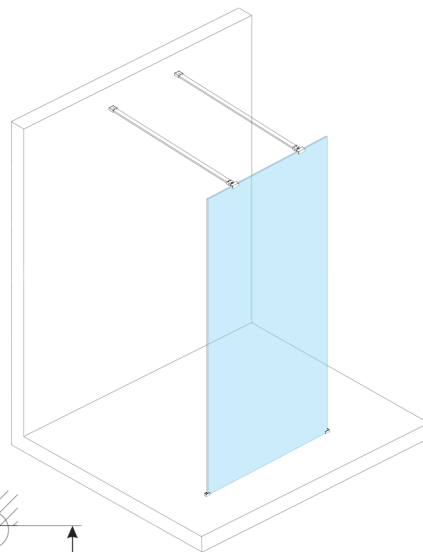

## ESCA GOLD MATT One-piece shower glass panel, freestanding, matt glass, 1100 mm

Order code: ES1111-08

**Size**

Width: 1100 mm

Height: 2100 mm

**Properties**

Warranty: 3 years

### Technical sheet

MODEL	A, mm
ES1070, ES1170, ES1270, ES1370, ES1570	699
ES1080, ES1180, ES1280, ES1380, ES1580	799
ES1090, ES1190, ES1290, ES1390, ES1590	899
ES1010, ES1110, ES1210, ES1310, ES1510	999
ES1011, ES1111, ES1211, ES1311, ES1511	1099
ES1012, ES1112, ES1212, ES1312, ES1512	1199
ES1013, ES1113, ES1213, ES1313, ES1513	1299
ES1014, ES1114, ES1214, ES1314, ES1514	1399
ES1015, ES1115, ES1215, ES1315, ES1515	1499