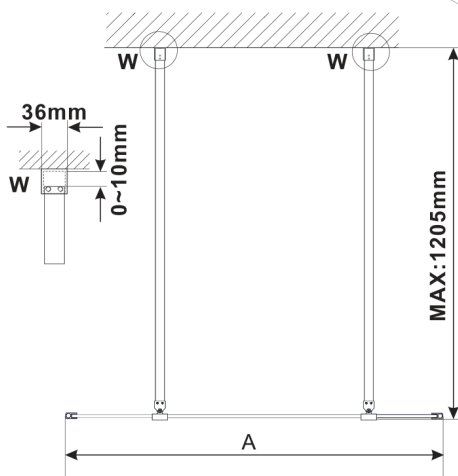

ESCA GOLD MATT One-piece shower glass panel, freestanding, matt glass, 1000 mm

Order code: ES1110-08

Size

Width: 1000 mm

Height: 2100 mm

Properties

Warranty: 3 years

Technical sheet

MODEL	A,mm
ES1070,ES1170,ES1270,ES1370,ES1570	699
ES1080,ES1180,ES1280,ES1380,ES1580	799
ES1090,ES1190,ES1290,ES1390,ES1590	899
ES1010,ES1110,ES1210,ES1310,ES1510	999
ES1011,ES1111,ES1211,ES1311,ES1511	1099
ES1012,ES1112,ES1212,ES1312,ES1512	1199
ES1013,ES1113,ES1213,ES1313,ES1513	1299
ES1014,ES1114,ES1214,ES1314,ES1514	1399
ES1015,ES1115,ES1215,ES1315,ES1515	1499