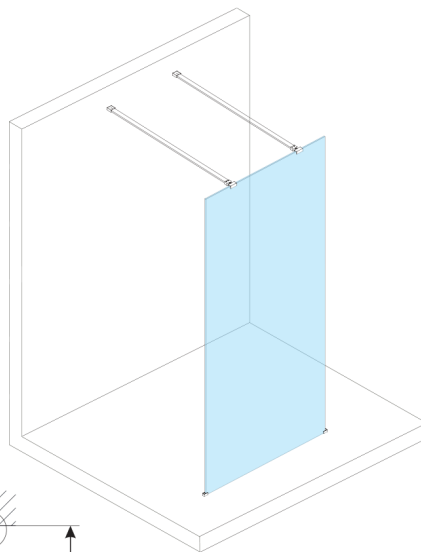

ESCA GOLD MATT One-piece shower glass panel, freestanding, matt glass, 1000 mm

Order code: ES1110-08

Size

Width: 1000 mm

Height: 2100 mm

Properties

Warranty: 3 years

Technical sheet

MODEL	A,mm
ES1070,ES1170,ES1270,ES1370,ES1570	699
ES1080,ES1180,ES1280,ES1380,ES1580	799
ES1090,ES1190,ES1290,ES1390,ES1590	899
ES1010,ES1110,ES1210,ES1310,ES1510	999
ES1011,ES1111,ES1211,ES1311,ES1511	1099
ES1012,ES1112,ES1212,ES1312,ES1512	1199
ES1013,ES1113,ES1213,ES1313,ES1513	1299
ES1014,ES1114,ES1214,ES1314,ES1514	1399
ES1015,ES1115,ES1215,ES1315,ES1515	1499