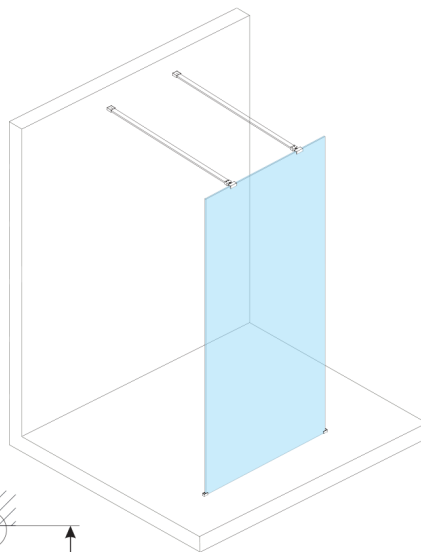

ESCA CHROME One-piece shower glass panel, freestanding, glass Marron, 1400 mm

Order code: ES1514-05

Size

Width: 1400 mm

Height: 2100 mm

Properties

Warranty: 3 years

Technical sheet

MODEL	A,mm
ES1070,ES1170,ES1270,ES1370,ES1570	699
ES1080,ES1180,ES1280,ES1380,ES1580	799
ES1090,ES1190,ES1290,ES1390,ES1590	899
ES1010,ES1110,ES1210,ES1310,ES1510	999
ES1011,ES1111,ES1211,ES1311,ES1511	1099
ES1012,ES1112,ES1212,ES1312,ES1512	1199
ES1013,ES1113,ES1213,ES1313,ES1513	1299
ES1014,ES1114,ES1214,ES1314,ES1514	1399
ES1015,ES1115,ES1215,ES1315,ES1515	1499