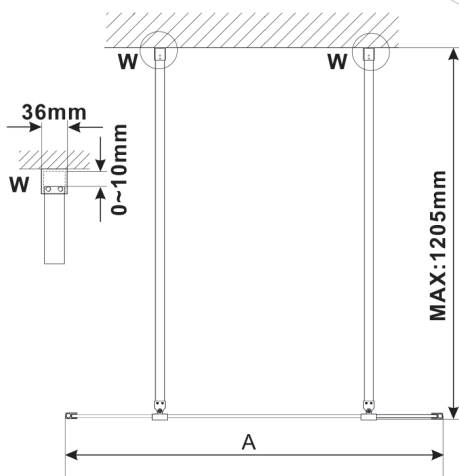

ESCA CHROME One-piece shower glass panel, freestanding, glass Marron, 1400 mm

Order code: ES1514-05

Size

Width: 1400 mm

Height: 2100 mm

Properties

Warranty: 3 years

Technical sheet

MODEL	A,mm
ES1070,ES1170,ES1270,ES1370,ES1570	699
ES1080,ES1180,ES1280,ES1380,ES1580	799
ES1090,ES1190,ES1290,ES1390,ES1590	899
ES1010,ES1110,ES1210,ES1310,ES1510	999
ES1011,ES1111,ES1211,ES1311,ES1511	1099
ES1012,ES1112,ES1212,ES1312,ES1512	1199
ES1013,ES1113,ES1213,ES1313,ES1513	1299
ES1014,ES1114,ES1214,ES1314,ES1514	1399
ES1015,ES1115,ES1215,ES1315,ES1515	1499