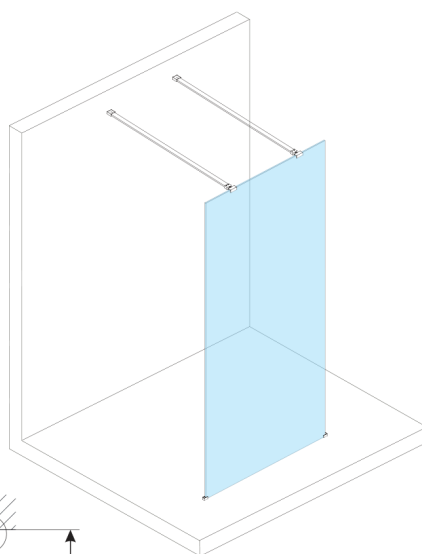

ESCA CHROME One-piece shower glass panel, freestanding, glass Flute, 1300 mm

Order code: ES1313-05

Size

Width: 1300 mm

Height: 2100 mm

Properties

Warranty: 3 years

Technical sheet

MODEL	A, mm
ES1070, ES1170, ES1270, ES1370, ES1570	699
ES1080, ES1180, ES1280, ES1380, ES1580	799
ES1090, ES1190, ES1290, ES1390, ES1590	899
ES1010, ES1110, ES1210, ES1310, ES1510	999
ES1011, ES1111, ES1211, ES1311, ES1511	1099
ES1012, ES1112, ES1212, ES1312, ES1512	1199
ES1013, ES1113, ES1213, ES1313, ES1513	1299
ES1014, ES1114, ES1214, ES1314, ES1514	1399
ES1015, ES1115, ES1215, ES1315, ES1515	1499