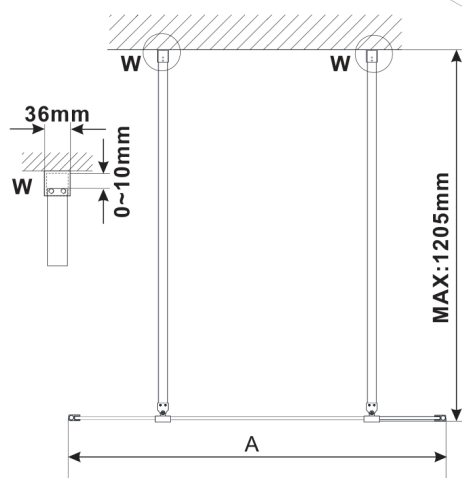

ESCA CHROME One-piece shower glass panel, freestanding, glass Flute, 1300 mm

Order code: ES1313-05

Size

Width: 1300 mm

Height: 2100 mm

Properties

Warranty: 3 years

Technical sheet

MODEL	A, mm
ES1070, ES1170, ES1270, ES1370, ES1570	699
ES1080, ES1180, ES1280, ES1380, ES1580	799
ES1090, ES1190, ES1290, ES1390, ES1590	899
ES1010, ES1110, ES1210, ES1310, ES1510	999
ES1011, ES1111, ES1211, ES1311, ES1511	1099
ES1012, ES1112, ES1212, ES1312, ES1512	1199
ES1013, ES1113, ES1213, ES1313, ES1513	1299
ES1014, ES1114, ES1214, ES1314, ES1514	1399
ES1015, ES1115, ES1215, ES1315, ES1515	1499