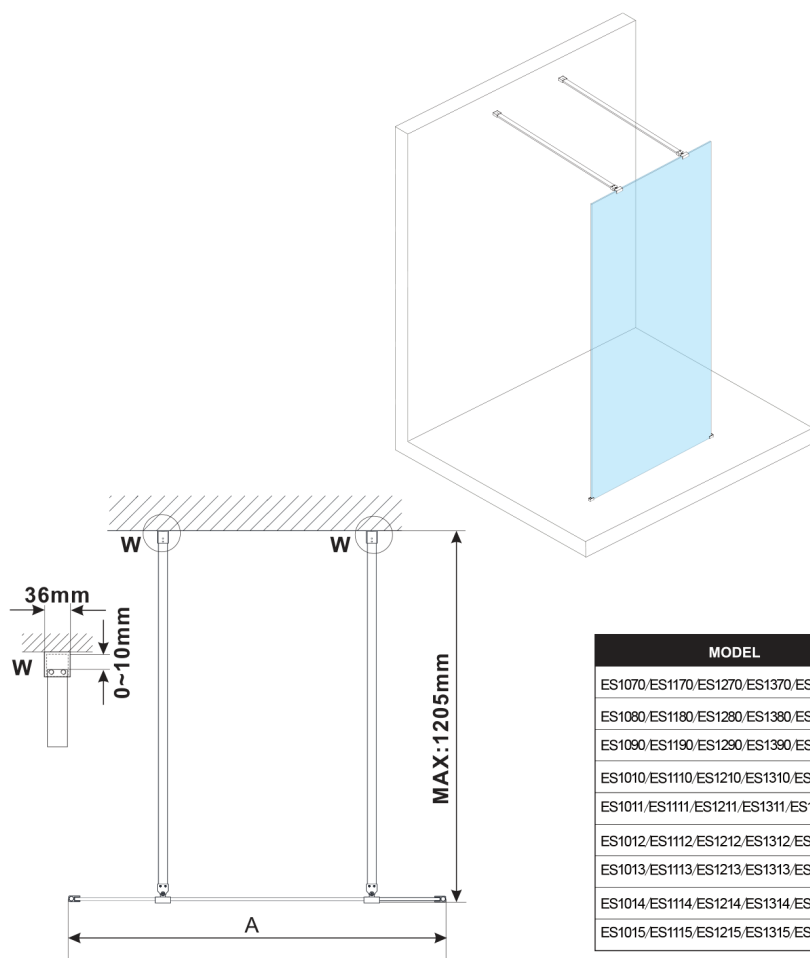

ESCA CHROME One-piece shower glass panel, freestanding, smoked glass, 1500 mm

Order code: ES1215-05

Size

Width: 1500 mm

Height: 2100 mm

Properties

Warranty: 3 years

Technical sheet

MODEL	A,mm
ES1070,ES1170,ES1270,ES1370,ES1570	699
ES1080,ES1180,ES1280,ES1380,ES1580	799
ES1090,ES1190,ES1290,ES1390,ES1590	899
ES1010,ES1110,ES1210,ES1310,ES1510	999
ES1011,ES1111,ES1211,ES1311,ES1511	1099
ES1012,ES1112,ES1212,ES1312,ES1512	1199
ES1013,ES1113,ES1213,ES1313,ES1513	1299
ES1014,ES1114,ES1214,ES1314,ES1514	1399
ES1015,ES1115,ES1215,ES1315,ES1515	1499