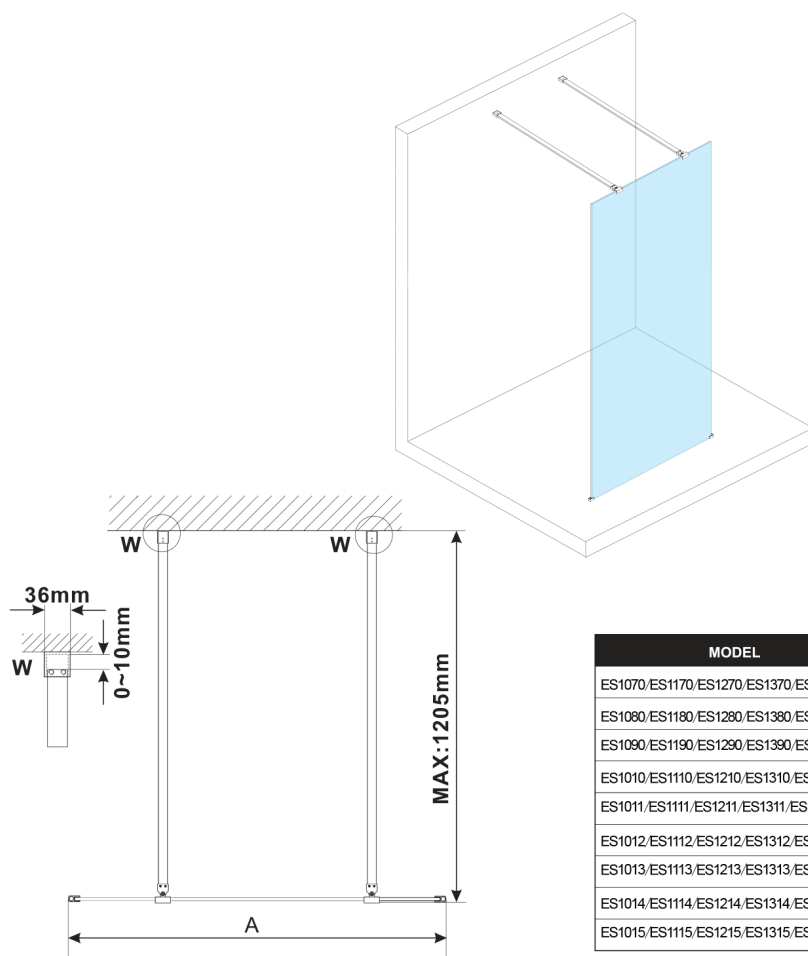

ESCA CHROME One-piece shower glass panel, freestanding, smoked glass, 1200 mm

Order code: ES1212-05

Size

Width: 1200 mm

Height: 2100 mm

Properties

Warranty: 3 years

Technical sheet

MODEL	A,mm
ES1070,ES1170,ES1270,ES1370,ES1570	699
ES1080,ES1180,ES1280,ES1380,ES1580	799
ES1090,ES1190,ES1290,ES1390,ES1590	899
ES1010,ES1110,ES1210,ES1310,ES1510	999
ES1011,ES1111,ES1211,ES1311,ES1511	1099
ES1012,ES1112,ES1212,ES1312,ES1512	1199
ES1013,ES1113,ES1213,ES1313,ES1513	1299
ES1014,ES1114,ES1214,ES1314,ES1514	1399
ES1015,ES1115,ES1215,ES1315,ES1515	1499