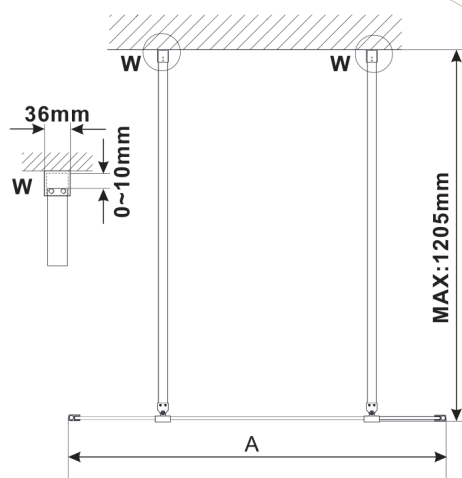

## ESCA CHROME One-piece shower glass panel, freestanding, matt glass, 1300 mm

Order code: ES1113-05

### Size

Width: 1300 mm

Height: 2100 mm

## Technical sheet

MODEL	A, mm
ES1070, ES1170, ES1270, ES1370, ES1570	699
ES1080, ES1180, ES1280, ES1380, ES1580	799
ES1090, ES1190, ES1290, ES1390, ES1590	899
ES1010, ES1110, ES1210, ES1310, ES1510	999
ES1011, ES1111, ES1211, ES1311, ES1511	1099
ES1012, ES1112, ES1212, ES1312, ES1512	1199
ES1013, ES1113, ES1213, ES1313, ES1513	1299
ES1014, ES1114, ES1214, ES1314, ES1514	1399
ES1015, ES1115, ES1215, ES1315, ES1515	1499