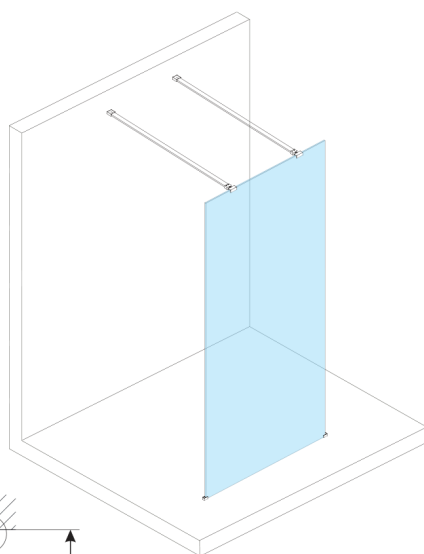

## ESCA CHROME One-piece shower glass panel, freestanding, matt glass, 1300 mm

Order code: ES1113-05

### Size

Width: 1300 mm

Height: 2100 mm

## Technical sheet

MODEL	A, mm
ES1070, ES1170, ES1270, ES1370, ES1570	699
ES1080, ES1180, ES1280, ES1380, ES1580	799
ES1090, ES1190, ES1290, ES1390, ES1590	899
ES1010, ES1110, ES1210, ES1310, ES1510	999
ES1011, ES1111, ES1211, ES1311, ES1511	1099
ES1012, ES1112, ES1212, ES1312, ES1512	1199
ES1013, ES1113, ES1213, ES1313, ES1513	1299
ES1014, ES1114, ES1214, ES1314, ES1514	1399
ES1015, ES1115, ES1215, ES1315, ES1515	1499