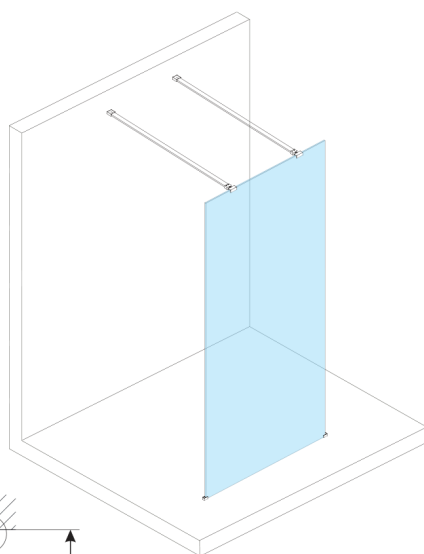

ESCA CHROME One-piece shower glass panel, freestanding, matt glass, 1200 mm

Order code: ES1112-05

Size

Width: 1200 mm

Height: 2100 mm

Properties

Warranty: 3 years

Technical sheet

MODEL	A, mm
ES1070, ES1170, ES1270, ES1370, ES1570	699
ES1080, ES1180, ES1280, ES1380, ES1580	799
ES1090, ES1190, ES1290, ES1390, ES1590	899
ES1010, ES1110, ES1210, ES1310, ES1510	999
ES1011, ES1111, ES1211, ES1311, ES1511	1099
ES1012, ES1112, ES1212, ES1312, ES1512	1199
ES1013, ES1113, ES1213, ES1313, ES1513	1299
ES1014, ES1114, ES1214, ES1314, ES1514	1399
ES1015, ES1115, ES1215, ES1315, ES1515	1499