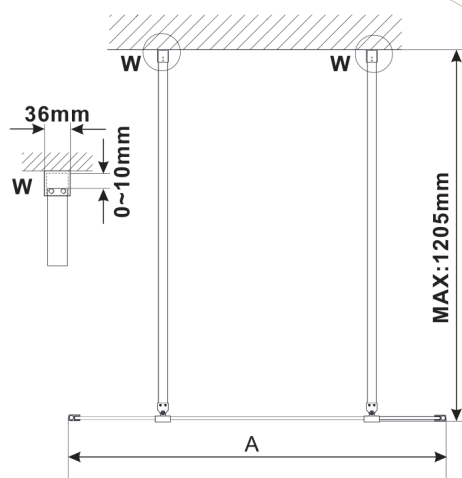

ESCA CHROME One-piece shower glass panel, freestanding, matt glass, 1200 mm

Order code: ES1112-05

Size

Width: 1200 mm

Height: 2100 mm

Properties

Warranty: 3 years

Technical sheet

MODEL	A, mm
ES1070, ES1170, ES1270, ES1370, ES1570	699
ES1080, ES1180, ES1280, ES1380, ES1580	799
ES1090, ES1190, ES1290, ES1390, ES1590	899
ES1010, ES1110, ES1210, ES1310, ES1510	999
ES1011, ES1111, ES1211, ES1311, ES1511	1099
ES1012, ES1112, ES1212, ES1312, ES1512	1199
ES1013, ES1113, ES1213, ES1313, ES1513	1299
ES1014, ES1114, ES1214, ES1314, ES1514	1399
ES1015, ES1115, ES1215, ES1315, ES1515	1499