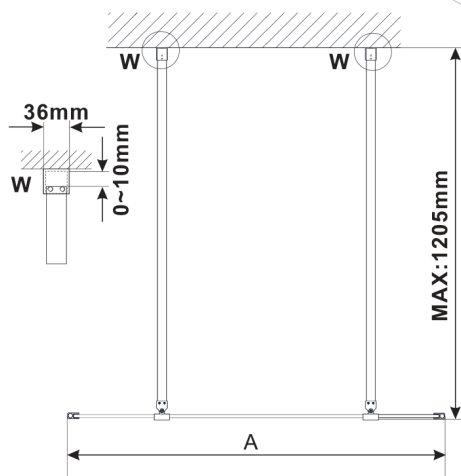

## ESCA CHROME One-piece shower glass panel, freestanding, matt glass, 1000 mm

Order code: ES1110-05

### Size

Width: 1000 mm

Height: 2100 mm

## Technical sheet

MODEL	A, mm
ES1070, ES1170, ES1270, ES1370, ES1570	699
ES1080, ES1180, ES1280, ES1380, ES1580	799
ES1090, ES1190, ES1290, ES1390, ES1590	899
ES1010, ES1110, ES1210, ES1310, ES1510	999
ES1011, ES1111, ES1211, ES1311, ES1511	1099
ES1012, ES1112, ES1212, ES1312, ES1512	1199
ES1013, ES1113, ES1213, ES1313, ES1513	1299
ES1014, ES1114, ES1214, ES1314, ES1514	1399
ES1015, ES1115, ES1215, ES1315, ES1515	1499