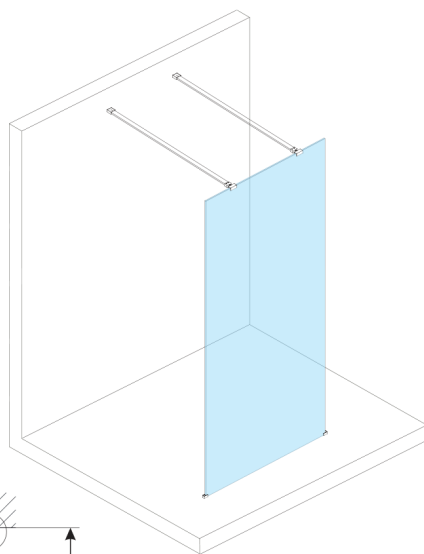

## ESCA CHROME One-piece shower glass panel, freestanding, matt glass, 1000 mm

Order code: ES1110-05

### Size

Width: 1000 mm

Height: 2100 mm

## Technical sheet

MODEL	A, mm
ES1070, ES1170, ES1270, ES1370, ES1570	699
ES1080, ES1180, ES1280, ES1380, ES1580	799
ES1090, ES1190, ES1290, ES1390, ES1590	899
ES1010, ES1110, ES1210, ES1310, ES1510	999
ES1011, ES1111, ES1211, ES1311, ES1511	1099
ES1012, ES1112, ES1212, ES1312, ES1512	1199
ES1013, ES1113, ES1213, ES1313, ES1513	1299
ES1014, ES1114, ES1214, ES1314, ES1514	1399
ES1015, ES1115, ES1215, ES1315, ES1515	1499