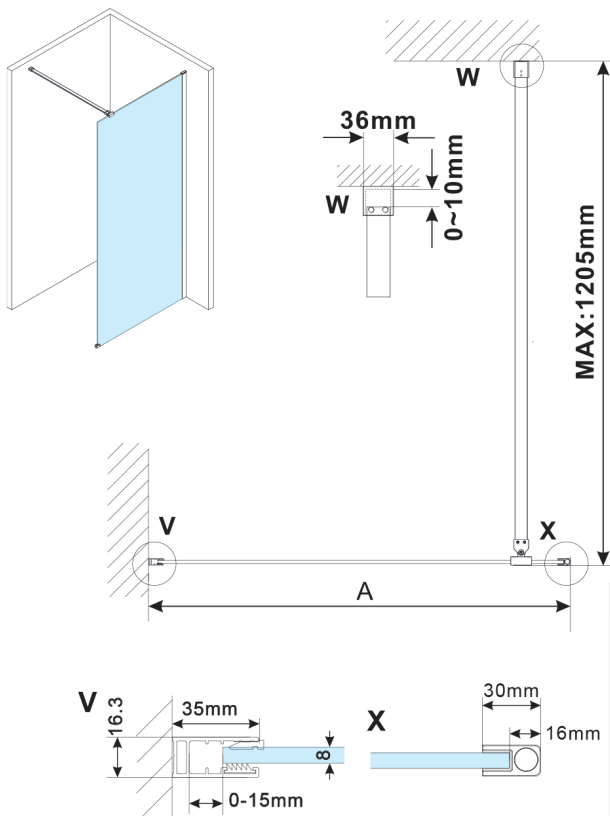

# ESCA GOLD MATT One-piece shower glass panel, wall-mount, glass Marron, 800 mm

Order code: ES1580-04

### Size

Height: 2100 mm

Depth: 800 mm

## Technical sheet

MODEL	A,mm
ES1070,ES1170,ES1270,ES1370,ES1570	690~705
ES1080,ES1180,ES1280,ES1380,ES1580	790~805
ES1090,ES1190,ES1290,ES1390,ES1590	890~905
ES1010,ES1110,ES1210,ES1310,ES1510	990~1005
ES1011,ES1111,ES1211,ES1311,ES1511	1090~1105
ES1012,ES1112,ES1212,ES1312,ES1512	1190~1205
ES1013,ES1113,ES1213,ES1313,ES1513	1290~1305
ES1014,ES1114,ES1214,ES1314,ES1514	1390~1405
ES1015,ES1115,ES1215,ES1315,ES1515	1490~1505

MODEL	A,mm
ES1070, ES1170, ES1270, ES1370, ES1570	690-705
ES1080, ES1180, ES1280, ES1380, ES1580	790-805
ES1090, ES1190, ES1290, ES1390, ES1590	890-905
ES1010, ES1110, ES1210, ES1310, ES1510	990-1005
ES1011, ES1111, ES1211, ES1311, ES1511	1090-1105
ES1012, ES1112, ES1212, ES1312, ES1512	1190-1205