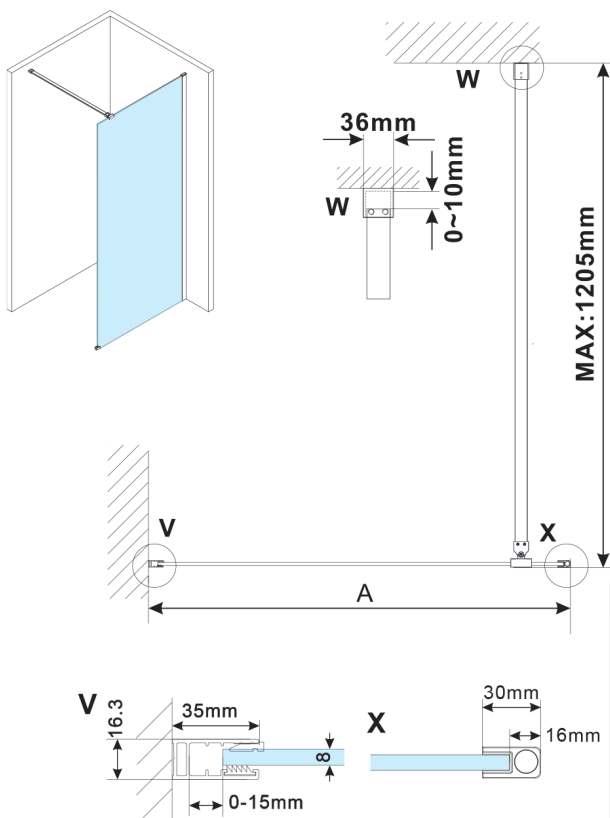

ESCA GOLD MATT One-piece shower glass panel, wall-mount, glass Marron, 700 mm

Order code: ES1570-04

Size

Height: 2100 mm
Depth: 700 mm

Properties

Warranty: 2 years

Technical sheet

MODEL	A,mm
ES1070, ES1170, ES1270, ES1370, ES1570	690~705
ES1080, ES1180, ES1280, ES1380, ES1580	790~805
ES1090, ES1190, ES1290, ES1390, ES1590	890~905
ES1010, ES1110, ES1210, ES1310, ES1510	990~1005
ES1011, ES1111, ES1211, ES1311, ES1511	1090~1105
ES1012, ES1112, ES1212, ES1312, ES1512	1190~1205
ES1013, ES1113, ES1213, ES1313, ES1513	1290~1305
ES1014, ES1114, ES1214, ES1314, ES1514	1390~1405
ES1015, ES1115, ES1215, ES1315, ES1515	1490~1505

MODEL	A,mm
ES1070, ES1170, ES1270, ES1370, ES1570	690-705
ES1080, ES1180, ES1280, ES1380, ES1580	790-805
ES1090, ES1190, ES1290, ES1390, ES1590	890-905
ES1010, ES1110, ES1210, ES1310, ES1510	990-1005
ES1011, ES1111, ES1211, ES1311, ES1511	1090-1105
ES1012, ES1112, ES1212, ES1312, ES1512	1190-1205