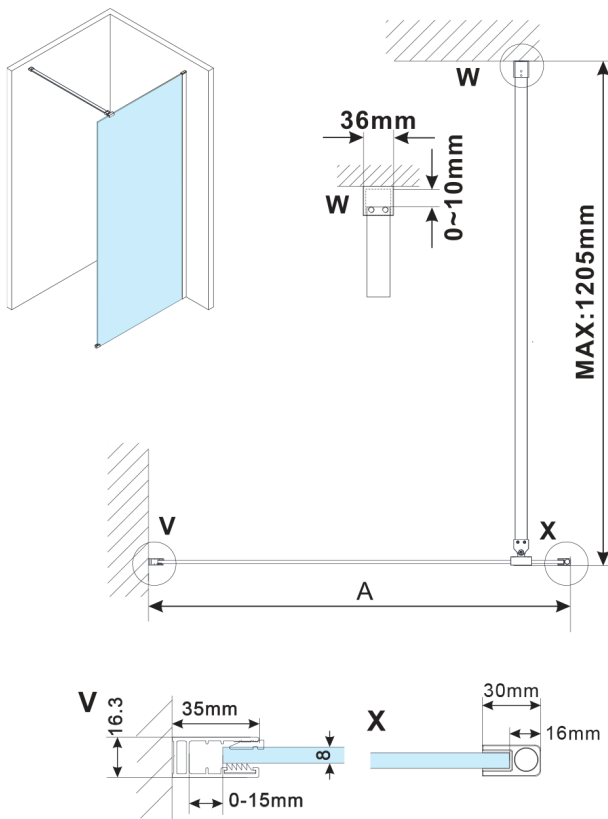

ESCA GOLD MATT One-piece shower glass panel, wall-mount, glass Marron, 1500 mm

Order code: ES1515-04

Size

Height: 2100 mm
Depth: 1500 mm

Properties

Warranty: 2 years

Technical sheet

MODEL	A,mm
ES1070, ES1170, ES1270, ES1370, ES1570	690~705
ES1080, ES1180, ES1280, ES1380, ES1580	790~805
ES1090, ES1190, ES1290, ES1390, ES1590	890~905
ES1010, ES1110, ES1210, ES1310, ES1510	990~1005
ES1011, ES1111, ES1211, ES1311, ES1511	1090~1105
ES1012, ES1112, ES1212, ES1312, ES1512	1190~1205
ES1013, ES1113, ES1213, ES1313, ES1513	1290~1305
ES1014, ES1114, ES1214, ES1314, ES1514	1390~1405
ES1015, ES1115, ES1215, ES1315, ES1515	1490~1505