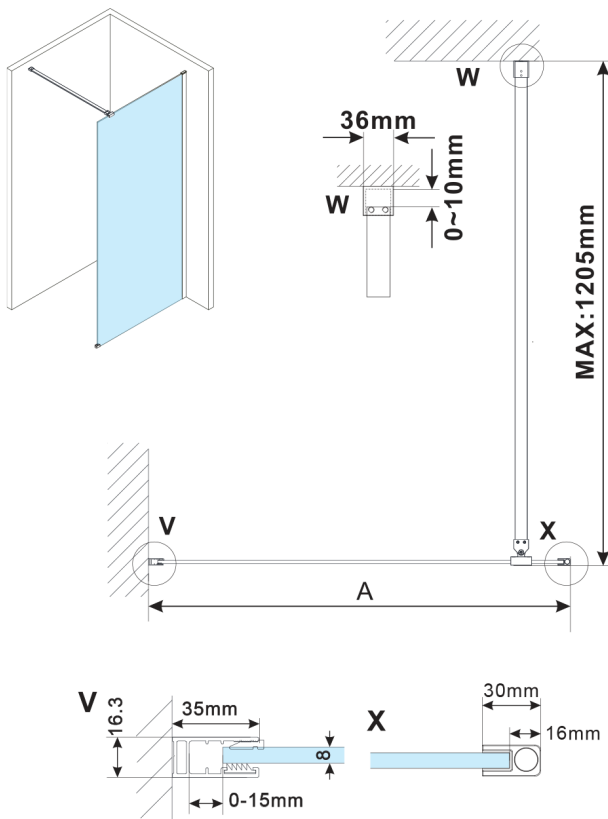

ESCA GOLD MATT One-piece shower glass panel, wall-mount, glass Marron, 1400 mm

Order code: ES1514-04

Size

Height: 2100 mm
Depth: 1400 mm

Properties

Warranty: 2 years

Technical sheet

MODEL	A,mm
ES1070, ES1170, ES1270, ES1370, ES1570	690~705
ES1080, ES1180, ES1280, ES1380, ES1580	790~805
ES1090, ES1190, ES1290, ES1390, ES1590	890~905
ES1010, ES1110, ES1210, ES1310, ES1510	990~1005
ES1011, ES1111, ES1211, ES1311, ES1511	1090~1105
ES1012, ES1112, ES1212, ES1312, ES1512	1190~1205
ES1013, ES1113, ES1213, ES1313, ES1513	1290~1305
ES1014, ES1114, ES1214, ES1314, ES1514	1390~1405
ES1015, ES1115, ES1215, ES1315, ES1515	1490~1505