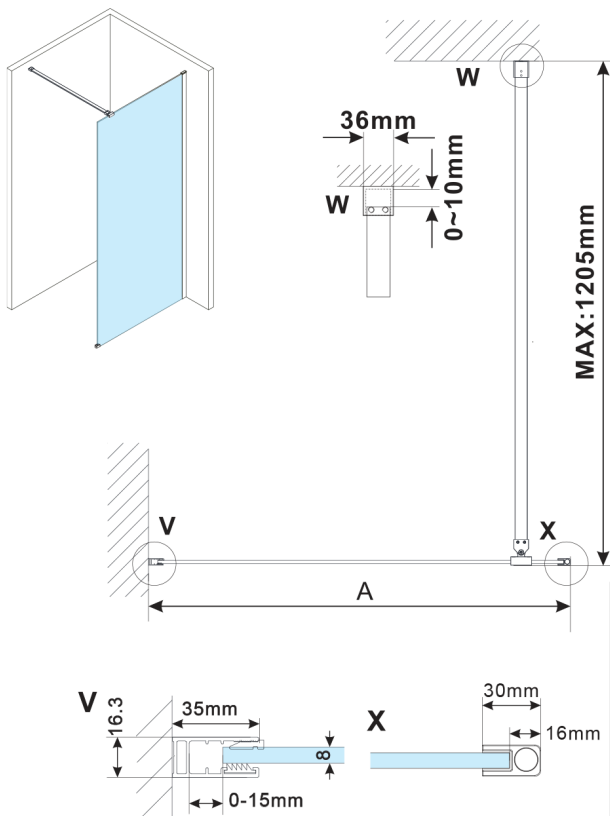

# ESCA GOLD MATT One-piece shower glass panel, wall-mount, glass Marron, 1300 mm

Order code: ES1513-04

### Size

Height: 2100 mm  
Depth: 1300 mm

## Technical sheet

MODEL	A,mm
ES1070,ES1170,ES1270,ES1370,ES1570	690~705
ES1080,ES1180,ES1280,ES1380,ES1580	790~805
ES1090,ES1190,ES1290,ES1390,ES1590	890~905
ES1010,ES1110,ES1210,ES1310,ES1510	990~1005
ES1011,ES1111,ES1211,ES1311,ES1511	1090~1105
ES1012,ES1112,ES1212,ES1312,ES1512	1190~1205
ES1013,ES1113,ES1213,ES1313,ES1513	1290~1305
ES1014,ES1114,ES1214,ES1314,ES1514	1390~1405
ES1015,ES1115,ES1215,ES1315,ES1515	1490~1505