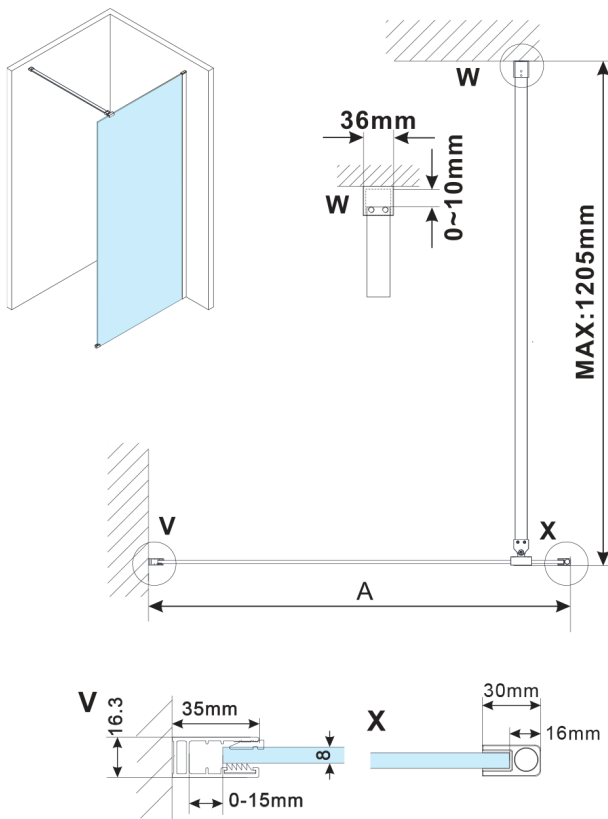

ESCA GOLD MATT One-piece shower glass panel, wall-mount, glass Marron, 1100 mm

Order code: ES1511-04

Size

Height: 2100 mm
Depth: 1100 mm

Properties

Warranty: 2 years

Technical sheet

MODEL	A,mm
ES1070, ES1170, ES1270, ES1370, ES1570	690~705
ES1080, ES1180, ES1280, ES1380, ES1580	790~805
ES1090, ES1190, ES1290, ES1390, ES1590	890~905
ES1010, ES1110, ES1210, ES1310, ES1510	990~1005
ES1011, ES1111, ES1211, ES1311, ES1511	1090~1105
ES1012, ES1112, ES1212, ES1312, ES1512	1190~1205
ES1013, ES1113, ES1213, ES1313, ES1513	1290~1305
ES1014, ES1114, ES1214, ES1314, ES1514	1390~1405
ES1015, ES1115, ES1215, ES1315, ES1515	1490~1505

MODEL	A,mm
ES1070, ES1170, ES1270, ES1370, ES1570	690-705
ES1080, ES1180, ES1280, ES1380, ES1580	790-805
ES1090, ES1190, ES1290, ES1390, ES1590	890-905
ES1010, ES1110, ES1210, ES1310, ES1510	990-1005
ES1011, ES1111, ES1211, ES1311, ES1511	1090-1105
ES1012, ES1112, ES1212, ES1312, ES1512	1190-1205