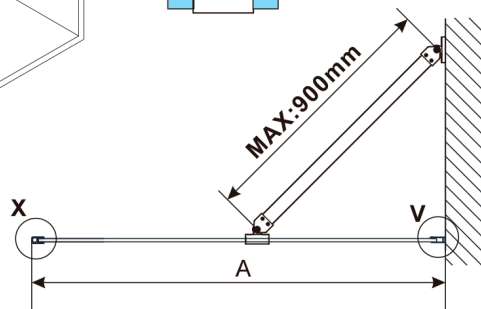

# ESCA GOLD MATT One-piece shower glass panel, wall-mount, glass Marron, 1000 mm

Order code: ES1510-04

**Size**

Height: 2100 mm  
Depth: 1000 mm

**Properties**

Warranty: 2 years

## Technical sheet

MODEL	A,mm
ES1070, ES1170, ES1270, ES1370, ES1570	690~705
ES1080, ES1180, ES1280, ES1380, ES1580	790~805
ES1090, ES1190, ES1290, ES1390, ES1590	890~905
ES1010, ES1110, ES1210, ES1310, ES1510	990~1005
ES1011, ES1111, ES1211, ES1311, ES1511	1090~1105
ES1012, ES1112, ES1212, ES1312, ES1512	1190~1205
ES1013, ES1113, ES1213, ES1313, ES1513	1290~1305
ES1014, ES1114, ES1214, ES1314, ES1514	1390~1405
ES1015, ES1115, ES1215, ES1315, ES1515	1490~1505

MODEL	A,mm
ES1070,ES1170,ES1270,ES1370,ES1570	690-705
ES1080,ES1180,ES1280,ES1380,ES1580	790-805
ES1090,ES1190,ES1290,ES1390,ES1590	890-905
ES1010,ES1110,ES1210,ES1310,ES1510	990-1005
ES1011,ES1111,ES1211,ES1311,ES1511	1090-1105
ES1012,ES1112,ES1212,ES1312,ES1512	1190-1205