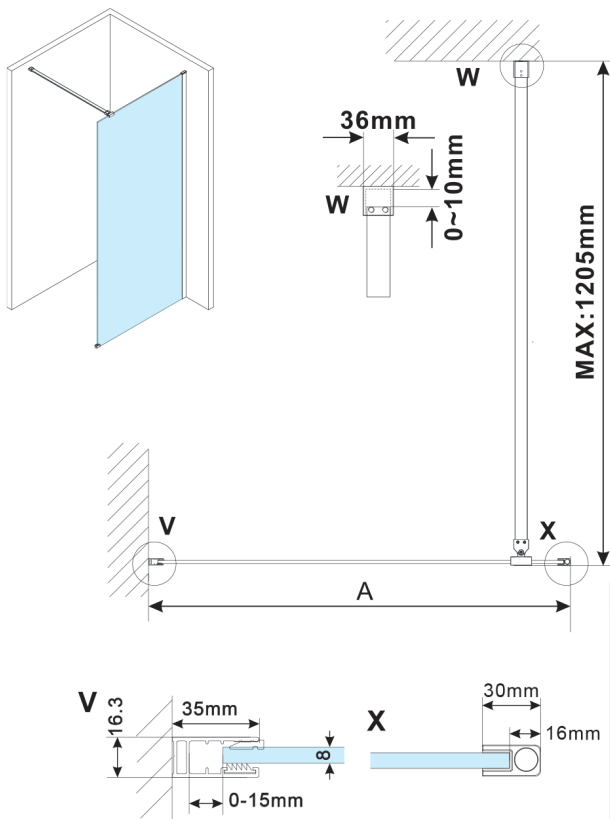

# ESCA GOLD MATT One-piece shower glass panel, wall-mount, glass Marron, 1000 mm

Order code: ES1510-04

**Size**

Height: 2100 mm  
Depth: 1000 mm

**Properties**

Warranty: 2 years

## Technical sheet

MODEL	A,mm
ES1070, ES1170, ES1270, ES1370, ES1570	690~705
ES1080, ES1180, ES1280, ES1380, ES1580	790~805
ES1090, ES1190, ES1290, ES1390, ES1590	890~905
ES1010, ES1110, ES1210, ES1310, ES1510	990~1005
ES1011, ES1111, ES1211, ES1311, ES1511	1090~1105
ES1012, ES1112, ES1212, ES1312, ES1512	1190~1205
ES1013, ES1113, ES1213, ES1313, ES1513	1290~1305
ES1014, ES1114, ES1214, ES1314, ES1514	1390~1405
ES1015, ES1115, ES1215, ES1315, ES1515	1490~1505

MODEL	A,mm
ES1070,ES1170,ES1270,ES1370,ES1570	690-705
ES1080,ES1180,ES1280,ES1380,ES1580	790-805
ES1090,ES1190,ES1290,ES1390,ES1590	890-905
ES1010,ES1110,ES1210,ES1310,ES1510	990-1005
ES1011,ES1111,ES1211,ES1311,ES1511	1090-1105
ES1012,ES1112,ES1212,ES1312,ES1512	1190-1205