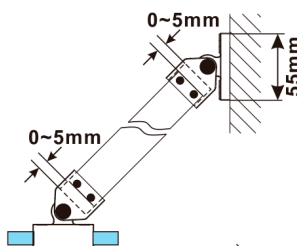

# ESCA GOLD MATT One-piece shower glass panel, wall-mount, glass Marron, 1000 mm

Order code: ES1510-04

**Size**

Height: 2100 mm  
Depth: 1000 mm

**Properties**

Warranty: 2 years

## Technical sheet

MODEL	A,mm
ES1070, ES1170, ES1270, ES1370, ES1570	690~705
ES1080, ES1180, ES1280, ES1380, ES1580	790~805
ES1090, ES1190, ES1290, ES1390, ES1590	890~905
ES1010, ES1110, ES1210, ES1310, ES1510	990~1005
ES1011, ES1111, ES1211, ES1311, ES1511	1090~1105
ES1012, ES1112, ES1212, ES1312, ES1512	1190~1205
ES1013, ES1113, ES1213, ES1313, ES1513	1290~1305
ES1014, ES1114, ES1214, ES1314, ES1514	1390~1405
ES1015, ES1115, ES1215, ES1315, ES1515	1490~1505

MODEL	A,mm
ES1070,ES1170,ES1270,ES1370,ES1570	690-705
ES1080,ES1180,ES1280,ES1380,ES1580	790-805
ES1090,ES1190,ES1290,ES1390,ES1590	890-905
ES1010,ES1110,ES1210,ES1310,ES1510	990-1005
ES1011,ES1111,ES1211,ES1311,ES1511	1090-1105
ES1012,ES1112,ES1212,ES1312,ES1512	1190-1205