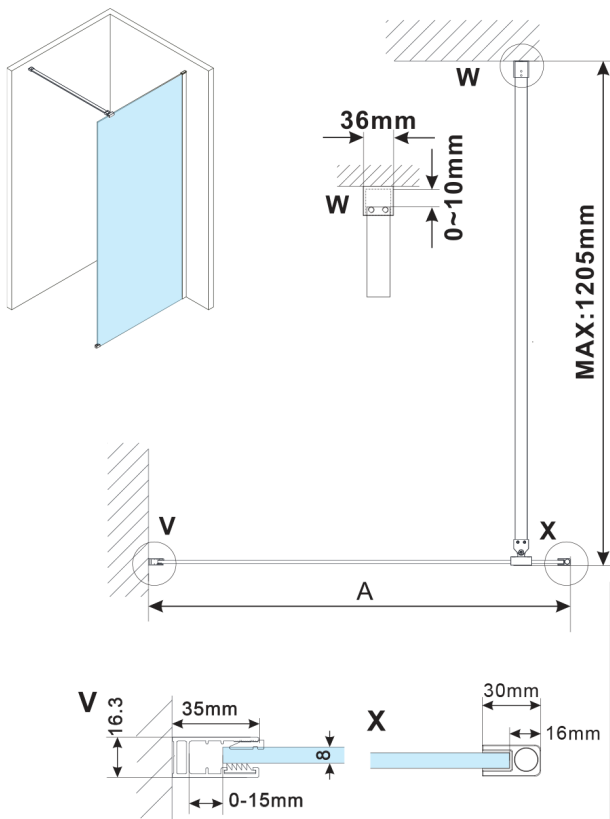

ESCA GOLD MATT One-piece shower glass panel, wall-mount, smoked glass, 700 mm

Order code: ES1270-04

Size

Height: 2100 mm
Depth: 700 mm

Properties

Warranty: 2 years

Technical sheet

MODEL	A,mm
ES1070, ES1170, ES1270, ES1370, ES1570	690~705
ES1080, ES1180, ES1280, ES1380, ES1580	790~805
ES1090, ES1190, ES1290, ES1390, ES1590	890~905
ES1010, ES1110, ES1210, ES1310, ES1510	990~1005
ES1011, ES1111, ES1211, ES1311, ES1511	1090~1105
ES1012, ES1112, ES1212, ES1312, ES1512	1190~1205
ES1013, ES1113, ES1213, ES1313, ES1513	1290~1305
ES1014, ES1114, ES1214, ES1314, ES1514	1390~1405
ES1015, ES1115, ES1215, ES1315, ES1515	1490~1505

MODEL	A,mm
ES1070, ES1170, ES1270, ES1370, ES1570	690-705
ES1080, ES1180, ES1280, ES1380, ES1580	790-805
ES1090, ES1190, ES1290, ES1390, ES1590	890-905
ES1010, ES1110, ES1210, ES1310, ES1510	990-1005
ES1011, ES1111, ES1211, ES1311, ES1511	1090-1105
ES1012, ES1112, ES1212, ES1312, ES1512	1190-1205