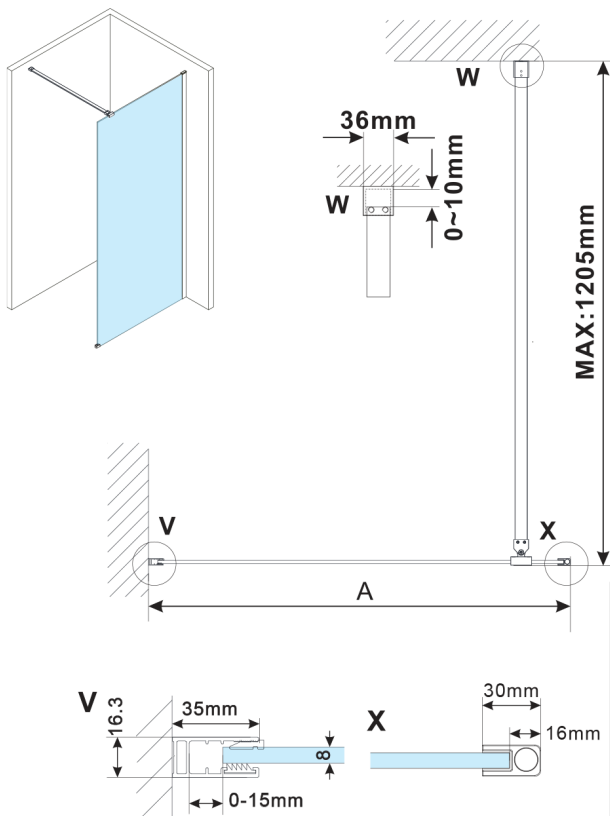

# ESCA GOLD MATT One-piece shower glass panel, wall-mount, smoked glass, 1500 mm

Order code: ES1215-04

### Size

Height: 2100 mm  
Depth: 1500 mm

## Technical sheet

MODEL	A,mm
ES1070, ES1170, ES1270, ES1370, ES1570	690~705
ES1080, ES1180, ES1280, ES1380, ES1580	790~805
ES1090, ES1190, ES1290, ES1390, ES1590	890~905
ES1010, ES1110, ES1210, ES1310, ES1510	990~1005
ES1011, ES1111, ES1211, ES1311, ES1511	1090~1105
ES1012, ES1112, ES1212, ES1312, ES1512	1190~1205
ES1013, ES1113, ES1213, ES1313, ES1513	1290~1305
ES1014, ES1114, ES1214, ES1314, ES1514	1390~1405
ES1015, ES1115, ES1215, ES1315, ES1515	1490~1505