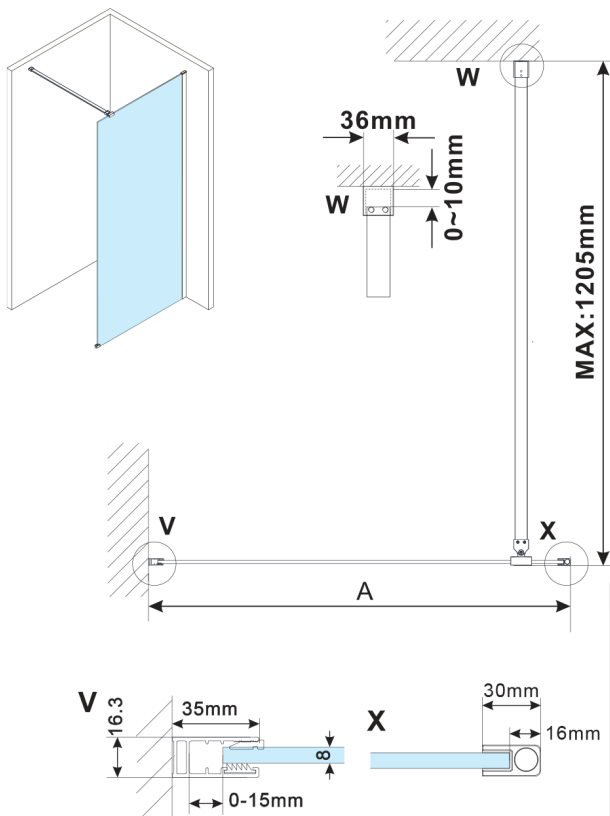

ESCA GOLD MATT One-piece shower glass panel, wall-mount, smoked glass, 1400 mm

Order code: ES1214-04

Size

Height: 2100 mm
Depth: 1400 mm

Properties

Warranty: 2 years

Technical sheet

MODEL	A,mm
ES1070, ES1170, ES1270, ES1370, ES1570	690~705
ES1080, ES1180, ES1280, ES1380, ES1580	790~805
ES1090, ES1190, ES1290, ES1390, ES1590	890~905
ES1010, ES1110, ES1210, ES1310, ES1510	990~1005
ES1011, ES1111, ES1211, ES1311, ES1511	1090~1105
ES1012, ES1112, ES1212, ES1312, ES1512	1190~1205
ES1013, ES1113, ES1213, ES1313, ES1513	1290~1305
ES1014, ES1114, ES1214, ES1314, ES1514	1390~1405
ES1015, ES1115, ES1215, ES1315, ES1515	1490~1505