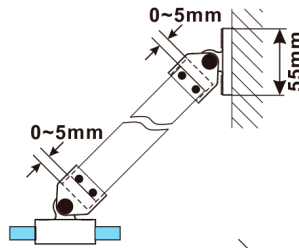

ESCA GOLD MATT One-piece shower glass panel, wall-mount, smoked glass, 1000 mm

Order code: ES1210-04

Size

Height: 2100 mm
Depth: 1000 mm

Properties

Warranty: 2 years

Technical sheet

MODEL	A,mm
ES1070, ES1170, ES1270, ES1370, ES1570	690~705
ES1080, ES1180, ES1280, ES1380, ES1580	790~805
ES1090, ES1190, ES1290, ES1390, ES1590	890~905
ES1010, ES1110, ES1210, ES1310, ES1510	990~1005
ES1011, ES1111, ES1211, ES1311, ES1511	1090~1105
ES1012, ES1112, ES1212, ES1312, ES1512	1190~1205
ES1013, ES1113, ES1213, ES1313, ES1513	1290~1305
ES1014, ES1114, ES1214, ES1314, ES1514	1390~1405
ES1015, ES1115, ES1215, ES1315, ES1515	1490~1505

MODEL	A,mm
ES1070, ES1170, ES1270, ES1370, ES1570	690-705
ES1080, ES1180, ES1280, ES1380, ES1580	790-805
ES1090, ES1190, ES1290, ES1390, ES1590	890-905
ES1010, ES1110, ES1210, ES1310, ES1510	990-1005
ES1011, ES1111, ES1211, ES1311, ES1511	1090-1105
ES1012, ES1112, ES1212, ES1312, ES1512	1190-1205