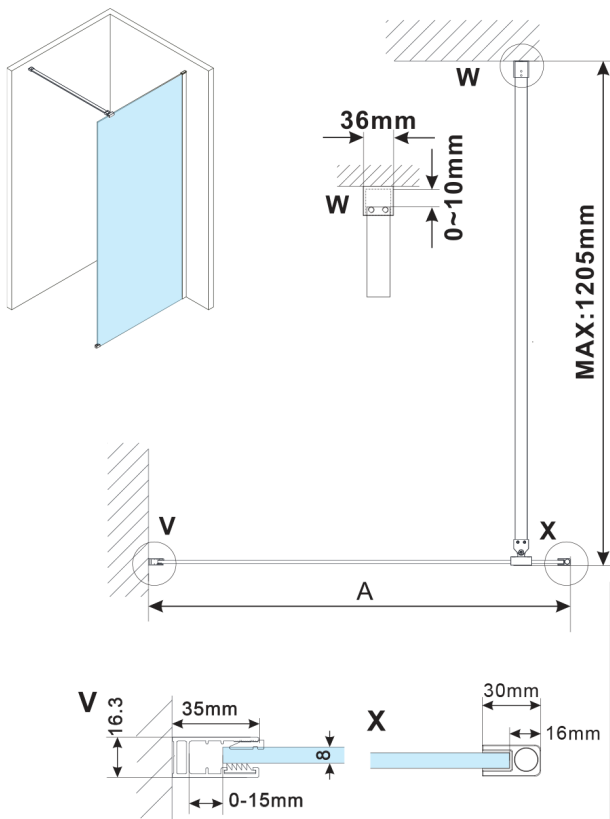

ESCA GOLD MATT One-piece shower glass panel, wall-mount, smoked glass, 1000 mm

Order code: ES1210-04

Size

Height: 2100 mm
Depth: 1000 mm

Properties

Warranty: 2 years

Technical sheet

MODEL	A,mm
ES1070, ES1170, ES1270, ES1370, ES1570	690~705
ES1080, ES1180, ES1280, ES1380, ES1580	790~805
ES1090, ES1190, ES1290, ES1390, ES1590	890~905
ES1010, ES1110, ES1210, ES1310, ES1510	990~1005
ES1011, ES1111, ES1211, ES1311, ES1511	1090~1105
ES1012, ES1112, ES1212, ES1312, ES1512	1190~1205
ES1013, ES1113, ES1213, ES1313, ES1513	1290~1305
ES1014, ES1114, ES1214, ES1314, ES1514	1390~1405
ES1015, ES1115, ES1215, ES1315, ES1515	1490~1505

MODEL	A,mm
ES1070, ES1170, ES1270, ES1370, ES1570	690-705
ES1080, ES1180, ES1280, ES1380, ES1580	790-805
ES1090, ES1190, ES1290, ES1390, ES1590	890-905
ES1010, ES1110, ES1210, ES1310, ES1510	990-1005
ES1011, ES1111, ES1211, ES1311, ES1511	1090-1105
ES1012, ES1112, ES1212, ES1312, ES1512	1190-1205