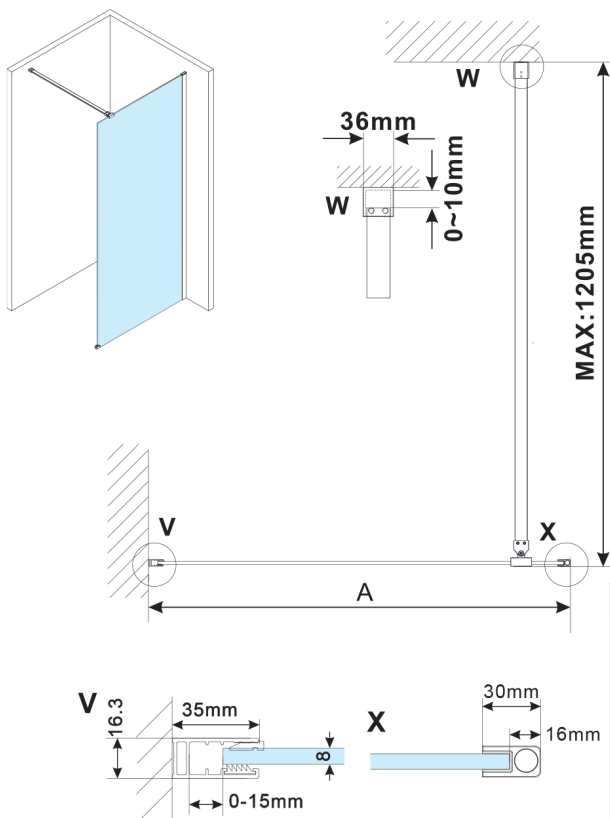

# ESCA GOLD MATT One-piece shower glass panel, wall-mount, glass Flute, 1500 mm

Order code: ES1315-04

**Size**

Height: 2100 mm

Depth: 1500 mm

**Properties**

Warranty: 2 years

## Technical sheet

MODEL	A,mm
ES1070,ES1170,ES1270,ES1370,ES1570	690~705
ES1080,ES1180,ES1280,ES1380,ES1580	790~805
ES1090,ES1190,ES1290,ES1390,ES1590	890~905
ES1010,ES1110,ES1210,ES1310,ES1510	990~1005
ES1011,ES1111,ES1211,ES1311,ES1511	1090~1105
ES1012,ES1112,ES1212,ES1312,ES1512	1190~1205
ES1013,ES1113,ES1213,ES1313,ES1513	1290~1305
ES1014,ES1114,ES1214,ES1314,ES1514	1390~1405
ES1015,ES1115,ES1215,ES1315,ES1515	1490~1505