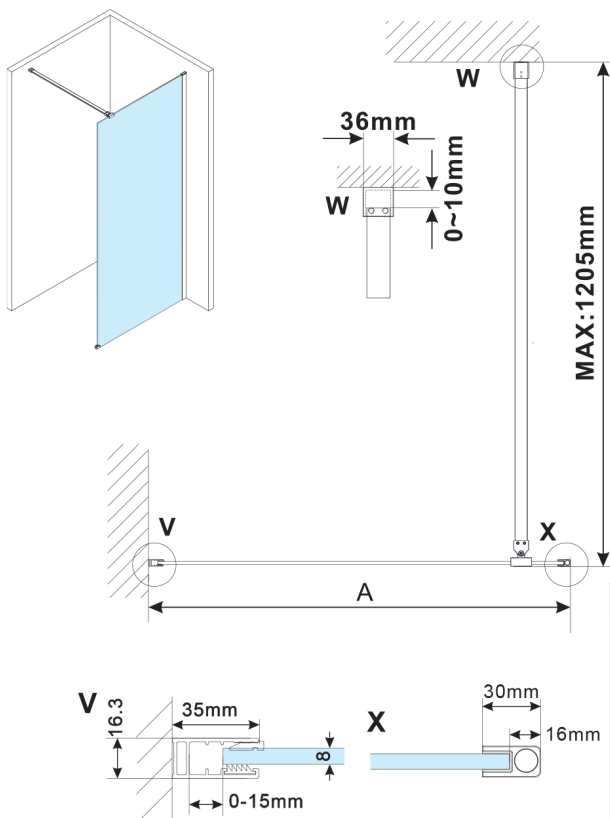

ESCA GOLD MATT One-piece shower glass panel, wall-mount, glass Flute, 1400 mm

Order code: ES1314-04

Size

Height: 2100 mm

Depth: 1400 mm

Properties

Warranty: 2 years

Technical sheet

MODEL	A,mm
ES1070,ES1170,ES1270,ES1370,ES1570	690~705
ES1080,ES1180,ES1280,ES1380,ES1580	790~805
ES1090,ES1190,ES1290,ES1390,ES1590	890~905
ES1010,ES1110,ES1210,ES1310,ES1510	990~1005
ES1011,ES1111,ES1211,ES1311,ES1511	1090~1105
ES1012,ES1112,ES1212,ES1312,ES1512	1190~1205
ES1013,ES1113,ES1213,ES1313,ES1513	1290~1305
ES1014,ES1114,ES1214,ES1314,ES1514	1390~1405
ES1015,ES1115,ES1215,ES1315,ES1515	1490~1505