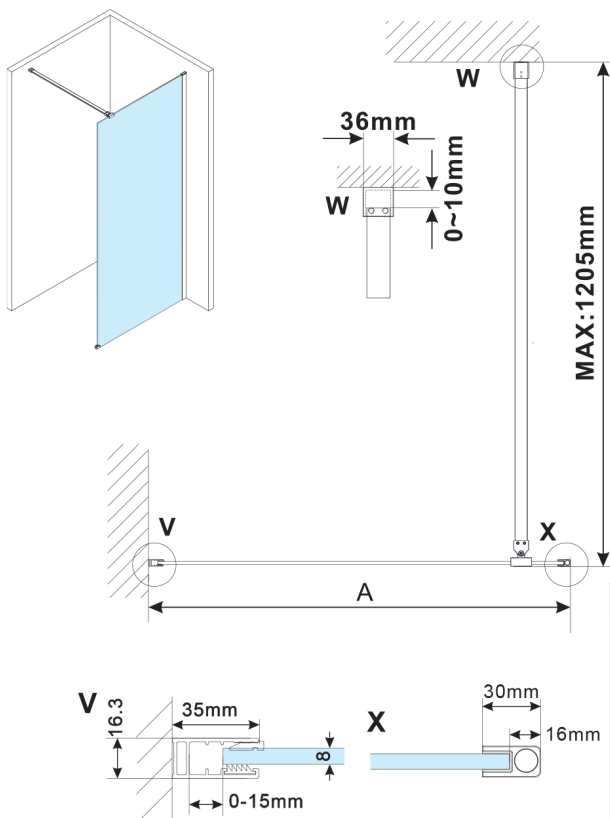

ESCA GOLD MATT One-piece shower glass panel, wall-mount, glass Flute, 1200 mm

Order code: ES1312-04

Size

Height: 2100 mm

Depth: 1200 mm

Properties

Warranty: 2 years

Technical sheet

MODEL	A,mm
ES1070,ES1170,ES1270,ES1370,ES1570	690~705
ES1080,ES1180,ES1280,ES1380,ES1580	790~805
ES1090,ES1190,ES1290,ES1390,ES1590	890~905
ES1010,ES1110,ES1210,ES1310,ES1510	990~1005
ES1011,ES1111,ES1211,ES1311,ES1511	1090~1105
ES1012,ES1112,ES1212,ES1312,ES1512	1190~1205
ES1013,ES1113,ES1213,ES1313,ES1513	1290~1305
ES1014,ES1114,ES1214,ES1314,ES1514	1390~1405
ES1015,ES1115,ES1215,ES1315,ES1515	1490~1505

MODEL	A,mm
ES1070, ES1170, ES1270, ES1370, ES1570	690-705
ES1080, ES1180, ES1280, ES1380, ES1580	790-805
ES1090, ES1190, ES1290, ES1390, ES1590	890-905
ES1010, ES1110, ES1210, ES1310, ES1510	990-1005
ES1011, ES1111, ES1211, ES1311, ES1511	1090-1105
ES1012, ES1112, ES1212, ES1312, ES1512	1190-1205